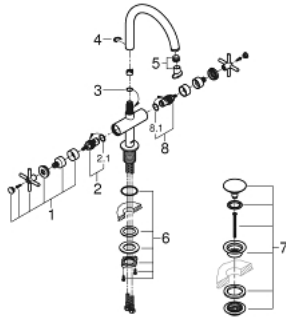

21 044 AL3 ATRIO ONE-HOLE BASIN MIXER, 1/2" XL-SIZE

PRODUCT DESCRIPTION

- Colour: brushed hard graphite
- for free-standing basins
- ceramic headparts 1/2", 90°
- GROHE LongLife finish
- GROHE EcoJoy 5.7 l/min laminar mousseur
- rapid installation system
- swivel tubular spout with mousseur and stop limiter
- push-open waste set 1 1/4"
- flexible connection hoses
- with cross handles
- Two different sets of caps included. One set with "H" and "C" marking, one set without marking.

21 044 AL3 **ATRIO ONE-HOLE BASIN MIXER, 1/2"**
XL-SIZE

SPARE PARTS, avgust 2018 – now

- 1: Cross handles (Spare part-nr. 18026AL3)
- 2: Ceramic headpart 1/2" (Spare part-nr. 45883000)
- 2.1: O-ring Ø 18.2 x Ø 1.7 (Spare part-nr. 0392400M)
- 3: Sealing washer (Spare part-nr. 0128500M)
- 4: Safety ring (Spare part-nr. 4826600M)
- 5: Laminar flow straightener (Spare part-nr. 48408000)
- 6: Shank fastening assembly (Spare part-nr. 48384000)
- 7: Waste set with push-open plug (Spare part-nr. 65807AL0)
- 8: Ceramic headpart 1/2" (Spare part-nr. 45882000)
- 8.1: O-ring Ø 18.2 x Ø 1.7 (Spare part-nr. 0392400M)