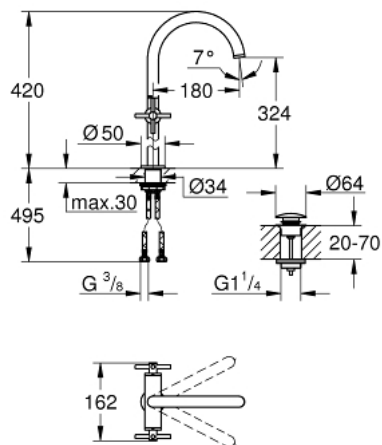

21 044 AL3 ATRIO ONE-HOLE BASIN MIXER, 1/2" XL-SIZE

PRODUCT DESCRIPTION

- Colour: brushed hard graphite
- for free-standing basins
- ceramic headparts 1/2", 90°
- GROHE LongLife finish
- GROHE EcoJoy 5.7 l/min laminar mousseur
- rapid installation system
- swivel tubular spout with mousseur and stop limiter
- push-open waste set 1 1/4"
- flexible connection hoses
- with cross handles
- Two different sets of caps included. One set with "H" and "C" marking, one set without marking.

21 044 AL3 **ATRIO ONE-HOLE BASIN MIXER, 1/2"**
XL-SIZE

SPARE PARTS, avgust 2018 – now

- 1: Cross handles (Spare part-nr. 18026AL3)
- 2: Ceramic headpart 1/2" (Spare part-nr. 45883000)
- 2.1: O-ring Ø 18.2 x Ø 1.7 (Spare part-nr. 0392400M)
- 3: Sealing washer (Spare part-nr. 0128500M)
- 4: Safety ring (Spare part-nr. 4826600M)
- 5: Laminar flow straightener (Spare part-nr. 48408000)
- 6: Shank fastening assembly (Spare part-nr. 48384000)
- 7: Waste set with push-open plug (Spare part-nr. 65807AL0)
- 8: Ceramic headpart 1/2" (Spare part-nr. 45882000)
- 8.1: O-ring Ø 18.2 x Ø 1.7 (Spare part-nr. 0392400M)