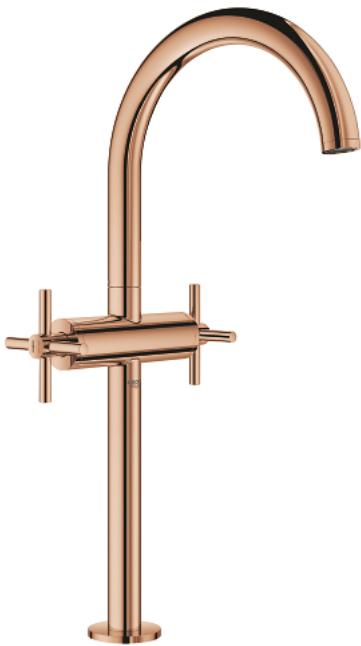

## 21 044 DA3 ATRIO ONE-HOLE BASIN MIXER, 1/2" XL-SIZE

### PRODUCT DESCRIPTION

- Colour: warm sunset
- for free-standing basins
- ceramic headparts 1/2", 90°
- GROHE LongLife finish
- 5.7 l/min laminar mousseur
- rapid installation system
- swivel tubular spout with mousseur and stop limiter
- push-open waste set 1 1/4"
- flexible connection hoses
- with cross handles
- Two different sets of caps included. One set with "H" and "C" marking, one set without marking.