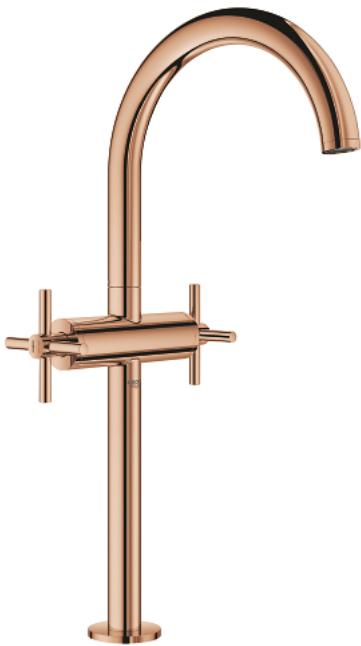

21 044 DA3 ATRIO ONE-HOLE BASIN MIXER, 1/2" XL-SIZE

PRODUCT DESCRIPTION

- Colour: warm sunset
- for free-standing basins
- ceramic headparts 1/2", 90°
- GROHE LongLife finish
- GROHE EcoJoy 5.7 l/min laminar mousseur
- rapid installation system
- swivel tubular spout with mousseur and stop limiter
- push-open waste set 1 1/4"
- flexible connection hoses
- with cross handles
- Two different sets of caps included. One set with "H" and "C" marking, one set without marking.