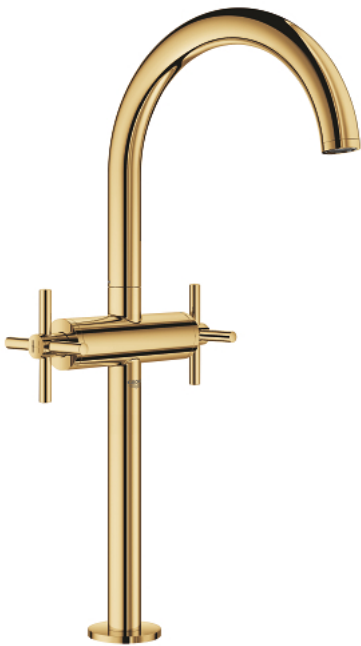

## 21 044 GL3 ATRIO ONE-HOLE BASIN MIXER, 1/2" XL-SIZE

### PRODUCT DESCRIPTION

- Colour: cool sunrise
- for free-standing basins
- ceramic headparts 1/2", 90°
- GROHE LongLife finish
- GROHE EcoJoy 5.7 l/min laminar mousseur
- rapid installation system
- swivel tubular spout with mousseur and stop limiter
- push-open waste set 1 1/4"
- flexible connection hoses
- with cross handles
- Two different sets of caps included. One set with "H" and "C" marking, one set without marking.