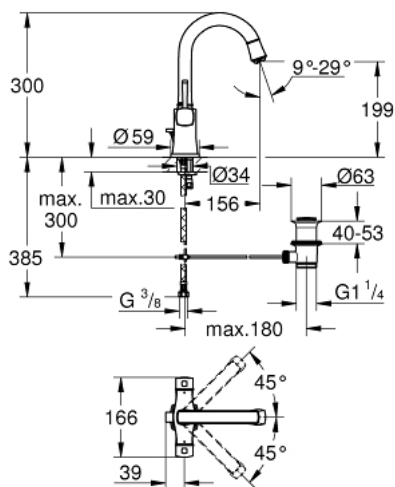

21 107 000 **GRANDERA TWO-HANDLE BASIN MIXER, 1/2"**
L-SIZE

PRODUCT DESCRIPTION

- Colour: chrome
- single hole installation
- valves hot/cold with ceramic headparts 1/2" - 90°
- GROHE LongLife finish
- GROHE EcoJoy - Less water, perfect flow
- GROHE AquaGuide adjustable mousseur 5.7 l/min
- swivel spout
- pop-up waste set 1 1/4"
- flexible connection hoses
- min. recommended pressure 1.0 bar

21 107 000 **GRANDERA TWO-HANDLE BASIN MIXER, 1/2"**
L-SIZE

SPARE PARTS, august 2016 – now

- 1: Grandera handle (Spare part-nr. 48218000)
- 1.1: Replacement handle connection kit (Spare part-nr. 45186000)
- 1.1.1: O-ring Ø 18.2 x Ø 1.7 (Spare part-nr. 0392400M)
- 2: Ceramic headpart 1/2" (Spare part-nr. 45882000)
- 2.1: O-ring Ø 18.2 x Ø 1.7 (Spare part-nr. 0392400M)
- 3: Ceramic headpart 1/2" (Spare part-nr. 45883000)
- 3.1: O-ring Ø 18.2 x Ø 1.7 (Spare part-nr. 0392400M)
- 4: Spout (Spare part-nr. 13349000)
- 4.1: Locking ring (Spare part-nr. 4821900M)
- 4.2: Sealing washer (Spare part-nr. 0128500M)
- 4.3: Flow straightener (Spare part-nr. 46837000)
- 5: Pop-up rod (Spare part-nr. 46787000)
- 6: Shank mounting kit (Spare part-nr. 46671000)
- 7: Waste set 1 1/4" (Spare part-nr. 28910000)
- 7.1: Plug (Spare part-nr. 07182000)
- 7.2: Eccentric rod (Spare part-nr. 07052000)
- 8: Connection hose (Spare part-nr. 46255000)
- 9: Eccentric rod (Spare part-nr. 07341000)*
- 10: Mounting wrench (Spare part-nr. 19017000)*