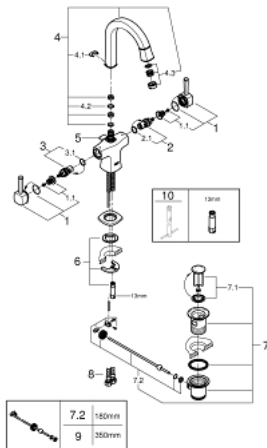

21 107 000 **GRANDERA TWO-HANDLE BASIN MIXER, 1/2"**
L-SIZE

PRODUCT DESCRIPTION

- Colour: chrome
- single hole installation
- valves hot/cold with ceramic headparts 1/2" - 90°
- GROHE LongLife finish
- GROHE EcoJoy - Less water, perfect flow
- GROHE AquaGuide adjustable mousseur 5.7 l/min
- swivel spout
- pop-up waste set 1 1/4"
- flexible connection hoses
- min. recommended pressure 1.0 bar

21 107 000 **GRANDERA TWO-HANDLE BASIN MIXER, 1/2"**
L-SIZE

SPARE PARTS, august 2016 – now

- 1: Grandera handle (Spare part-nr. 48218000)
- 1.1: Replacement handle connection kit (Spare part-nr. 45186000)
- 1.1.1: O-ring Ø 18.2 x Ø 1.7 (Spare part-nr. 0392400M)
- 2: Ceramic headpart 1/2" (Spare part-nr. 45882000)
- 2.1: O-ring Ø 18.2 x Ø 1.7 (Spare part-nr. 0392400M)
- 3: Ceramic headpart 1/2" (Spare part-nr. 45883000)
- 3.1: O-ring Ø 18.2 x Ø 1.7 (Spare part-nr. 0392400M)
- 4: Spout (Spare part-nr. 13349000)
- 4.1: Locking ring (Spare part-nr. 4821900M)
- 4.2: Sealing washer (Spare part-nr. 0128500M)
- 4.3: Flow straightener (Spare part-nr. 46837000)
- 5: Pop-up rod (Spare part-nr. 46787000)
- 6: Shank mounting kit (Spare part-nr. 46671000)
- 7: Waste set 1 1/4" (Spare part-nr. 28910000)
- 7.1: Plug (Spare part-nr. 07182000)
- 7.2: Eccentric rod (Spare part-nr. 07052000)
- 8: Connection hose (Spare part-nr. 46255000)
- 9: Eccentric rod (Spare part-nr. 07341000)*
- 10: Mounting wrench (Spare part-nr. 19017000)*