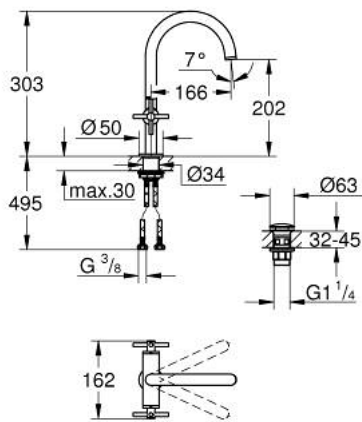

21 144 000 ATRIO ONE-HOLE BASIN MIXER, 1/2" L-SIZE

PRODUCT DESCRIPTION

- Colour: chrome
- ceramic headparts 1/2", 90°
- GROHE LongLife finish
- GROHE EcoJoy - Less water, perfect flow
- maximum flow rate (at 3 bar): 5 l/min
- rapid installation system
- swivel tubular spout with mousseur and stop limiter
- adjustable swivel area 0° / 150° / 360°
- push-open waste set 1 1/4"
- flexible connection hoses
- with cross handles
- Two different sets of caps included. One set with "H" and "C" marking, one set without marking.

21 144 000 **ATRIO ONE-HOLE BASIN MIXER, 1/2"**
L-SIZE

SPARE PARTS, oktober 2021 – now

- 1: Cross handles (Spare part-nr. 14215000)
- 2: Ceramic headpart 1/2" (Spare part-nr. 45883000)
- 2.1: O-ring \varnothing 18.2 x \varnothing 1.7 (Spare part-nr. 0392400M)
- 3: Ceramic headpart 1/2" (Spare part-nr. 45882000)
- 3.1: O-ring \varnothing 18.2 x \varnothing 1.7 (Spare part-nr. 0392400M)
- 4: Spout (Spare part-nr. 1012800000)
- 4.1: Laminar flow straightener (Spare part-nr. 48408000)
- 4.2: Safety ring (Spare part-nr. 4826600M)
- 4.3: Sealing washer (Spare part-nr. 0128500M)
- 5: Shank fastening assembly (Spare part-nr. 48384000)
- 6: Waste set with push-open plug (Spare part-nr. 65807000)