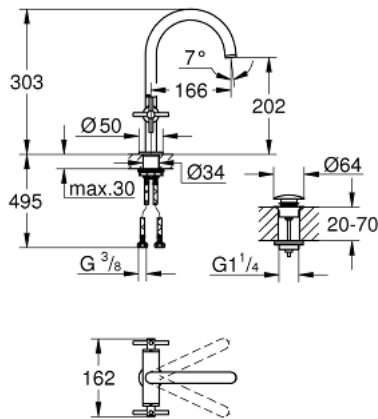

21 144 AL0 ATRIO ONE-HOLE BASIN MIXER, 1/2" L-SIZE

PRODUCT DESCRIPTION

- Colour: brushed hard graphite
- ceramic headparts 1/2", 90°
- GROHE LongLife finish
- GROHE EcoJoy - Less water, perfect flow
- maximum flow rate (at 3 bar): 5 l/min
- rapid installation system
- swivel tubular spout with mousseur and stop limiter
- adjustable swivel area 0° / 150° / 360°
- push-open waste set 1 1/4"
- flexible connection hoses
- with cross handles
- Two different sets of caps included. One set with "H" and "C" marking, one set without marking.

21 144 AL0 ATRIO ONE-HOLE BASIN MIXER, 1/2" L-SIZE

SPARE PARTS, oktober 2021 – now

- 1: Cross handles (Spare part-nr. 14215AL0)
- 2: Ceramic headpart 1/2" (Spare part-nr. 45883000)
- 2.1: O-ring \varnothing 18.2 x \varnothing 1.7 (Spare part-nr. 0392400M)
- 3: Ceramic headpart 1/2" (Spare part-nr. 45882000)
- 3.1: O-ring \varnothing 18.2 x \varnothing 1.7 (Spare part-nr. 0392400M)
- 4: Spout (Spare part-nr. 101280AL00)
- 4.1: Laminar flow straightener (Spare part-nr. 48408000)
- 4.2: Safety ring (Spare part-nr. 4826600M)
- 4.3: Sealing washer (Spare part-nr. 0128500M)
- 5: Shank fastening assembly (Spare part-nr. 48384000)
- 6: Waste set with push-open plug (Spare part-nr. 65807AL0)