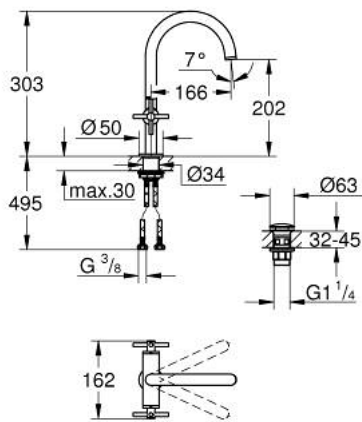

## 21 144 DA0 ATRIO ONE-HOLE BASIN MIXER, 1/2" L-SIZE

### PRODUCT DESCRIPTION

- Colour: warm sunset
- ceramic headparts 1/2", 90°
- GROHE LongLife finish
- GROHE EcoJoy - Less water, perfect flow
- maximum flow rate (at 3 bar): 5 l/min
- rapid installation system
- swivel tubular spout with mousseur and stop limiter
- adjustable swivel area 0° / 150° / 360°
- push-open waste set 1 1/4"
- flexible connection hoses
- with cross handles
- Two different sets of caps included. One set with "H" and "C" marking, one set without marking.

21 144 DA0 **ATRIO ONE-HOLE BASIN MIXER, 1/2"**  
**L-SIZE**

**SPARE PARTS**, oktober 2021 – now

- 1: Cross handles (Spare part-nr. 14215DA0)
- 2: Ceramic headpart 1/2" (Spare part-nr. 45883000)
- 2.1: O-ring  $\varnothing$  18.2 x  $\varnothing$  1.7 (Spare part-nr. 0392400M)
- 3: Ceramic headpart 1/2" (Spare part-nr. 45882000)
- 3.1: O-ring  $\varnothing$  18.2 x  $\varnothing$  1.7 (Spare part-nr. 0392400M)
- 4: Spout (Spare part-nr. 101280DA00)
- 4.1: Laminar flow straightener (Spare part-nr. 48408000)
- 4.2: Safety ring (Spare part-nr. 4826600M)
- 4.3: Sealing washer (Spare part-nr. 0128500M)
- 5: Shank fastening assembly (Spare part-nr. 48384000)
- 6: Waste set with push-open plug (Spare part-nr. 65807DA0)