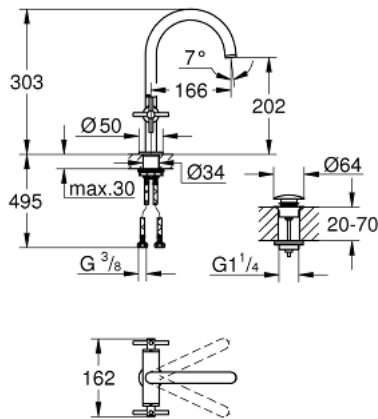

## 21 144 DC0 ATRIO ONE-HOLE BASIN MIXER, 1/2" L-SIZE

### PRODUCT DESCRIPTION

- Colour: supersteel
- ceramic headparts 1/2", 90°
- GROHE LongLife finish
- GROHE EcoJoy - Less water, perfect flow
- maximum flow rate (at 3 bar): 5 l/min
- rapid installation system
- swivel tubular spout with mousseur and stop limiter
- adjustable swivel area 0° / 150° / 360°
- push-open waste set 1 1/4"
- flexible connection hoses
- with cross handles
- Two different sets of caps included. One set with "H" and "C" marking, one set without marking.

21 144 DC0 **ATRIO ONE-HOLE BASIN MIXER, 1/2"**  
**L-SIZE**

**SPARE PARTS**, oktober 2021 – now

- 1: Cross handles (Spare part-nr. 14215DC0)
- 2: Ceramic headpart 1/2" (Spare part-nr. 45883000)
- 2.1: O-ring  $\varnothing$  18.2 x  $\varnothing$  1.7 (Spare part-nr. 0392400M)
- 3: Ceramic headpart 1/2" (Spare part-nr. 45882000)
- 3.1: O-ring  $\varnothing$  18.2 x  $\varnothing$  1.7 (Spare part-nr. 0392400M)
- 4: Spout (Spare part-nr. 101280DC00)
- 4.1: Laminar flow straightener (Spare part-nr. 48408000)
- 4.2: Safety ring (Spare part-nr. 4826600M)
- 4.3: Sealing washer (Spare part-nr. 0128500M)
- 5: Shank fastening assembly (Spare part-nr. 48384000)
- 6: Waste set with push-open plug (Spare part-nr. 65807DC0)