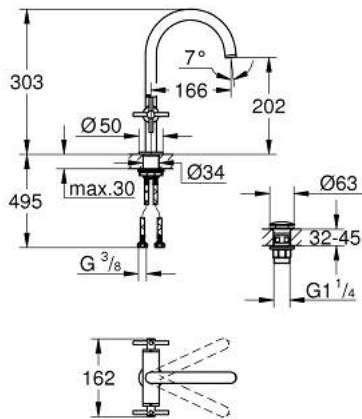

21 144 DL0 ATRIO ONE-HOLE BASIN MIXER, 1/2" L-SIZE

PRODUCT DESCRIPTION

- Colour: brushed warm sunset
- ceramic headparts 1/2", 90°
- GROHE LongLife finish
- GROHE EcoJoy - Less water, perfect flow
- maximum flow rate (at 3 bar): 5 l/min
- rapid installation system
- swivel tubular spout with mousseur and stop limiter
- adjustable swivel area 0° / 150° / 360°
- push-open waste set 1 1/4"
- flexible connection hoses
- with cross handles
- Two different sets of caps included. One set with "H" and "C" marking, one set without marking.

21 144 DL0 ATRIO ONE-HOLE BASIN MIXER, 1/2" L-SIZE

SPARE PARTS, november 2022 – now

- 1: Cross handles (Spare part-nr. 14215DL0)
- 2: Ceramic headpart 1/2" (Spare part-nr. 45883000)
- 2.1: O-ring \varnothing 18.2 x \varnothing 1.7 (Spare part-nr. 0392400M)
- 3: Ceramic headpart 1/2" (Spare part-nr. 45882000)
- 3.1: O-ring \varnothing 18.2 x \varnothing 1.7 (Spare part-nr. 0392400M)
- 4: Spout (Spare part-nr. 101280DL00)
- 4.1: Laminar flow straightener (Spare part-nr. 48408000)
- 4.2: Safety ring (Spare part-nr. 4826600M)
- 4.3: Sealing washer (Spare part-nr. 0128500M)
- 5: Shank fastening assembly (Spare part-nr. 48384000)
- 6: Waste set with push-open plug (Spare part-nr. 65807DL0)