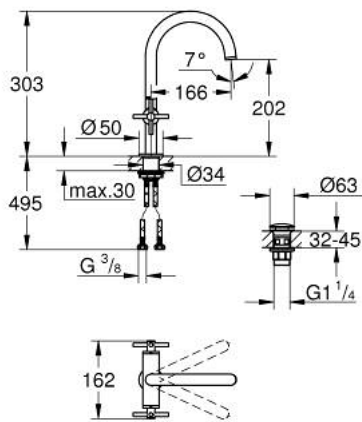

21 144 GL0 ATRIO ONE-HOLE BASIN MIXER, 1/2" L-SIZE

PRODUCT DESCRIPTION

- Colour: cool sunrise
- ceramic headparts 1/2", 90°
- GROHE LongLife finish
- GROHE EcoJoy - Less water, perfect flow
- maximum flow rate (at 3 bar): 5 l/min
- rapid installation system
- swivel tubular spout with mousseur and stop limiter
- adjustable swivel area 0° / 150° / 360°
- push-open waste set 1 1/4"
- flexible connection hoses
- with cross handles
- Two different sets of caps included. One set with "H" and "C" marking, one set without marking.

21 144 GL0 ATRIO ONE-HOLE BASIN MIXER, 1/2" L-SIZE

SPARE PARTS, oktober 2021 – now

- 1: Cross handles (Spare part-nr. 14215GL0)
- 2: Ceramic headpart 1/2" (Spare part-nr. 45883000)
- 2.1: O-ring \varnothing 18.2 x \varnothing 1.7 (Spare part-nr. 0392400M)
- 3: Ceramic headpart 1/2" (Spare part-nr. 45882000)
- 3.1: O-ring \varnothing 18.2 x \varnothing 1.7 (Spare part-nr. 0392400M)
- 4: Spout (Spare part-nr. 101280GL00)
- 4.1: Laminar flow straightener (Spare part-nr. 48408000)
- 4.2: Safety ring (Spare part-nr. 4826600M)
- 4.3: Sealing washer (Spare part-nr. 0128500M)
- 5: Shank fastening assembly (Spare part-nr. 48384000)
- 6: Waste set with push-open plug (Spare part-nr. 65807GL0)