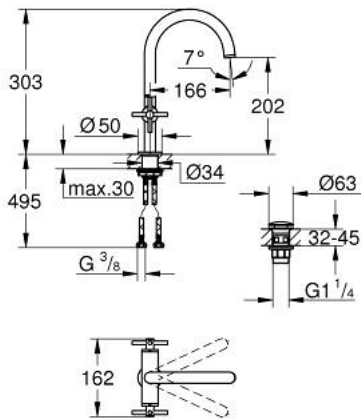

21 144 GN0 ATRIO ONE-HOLE BASIN MIXER, 1/2" L-SIZE

PRODUCT DESCRIPTION

- Colour: brushed cool sunrise
- ceramic headparts 1/2", 90°
- GROHE LongLife finish
- GROHE EcoJoy - Less water, perfect flow
- maximum flow rate (at 3 bar): 5 l/min
- rapid installation system
- swivel tubular spout with mousseur and stop limiter
- adjustable swivel area 0° / 150° / 360°
- push-open waste set 1 1/4"
- flexible connection hoses
- with cross handles
- Two different sets of caps included. One set with "H" and "C" marking, one set without marking.

21 144 GN0 **ATRIO ONE-HOLE BASIN MIXER, 1/2"**
L-SIZE

SPARE PARTS, november 2022 – now

- 1: Cross handles (Spare part-nr. 14215GN0)
- 2: Ceramic headpart 1/2" (Spare part-nr. 45883000)
- 2.1: O-ring Ø 18.2 x Ø 1.7 (Spare part-nr. 0392400M)
- 3: Ceramic headpart 1/2" (Spare part-nr. 45882000)
- 3.1: O-ring Ø 18.2 x Ø 1.7 (Spare part-nr. 0392400M)
- 4: Spout (Spare part-nr. 101280GN00)
- 4.1: Laminar flow straightener (Spare part-nr. 48408000)
- 4.2: Safety ring (Spare part-nr. 4826600M)
- 4.3: Sealing washer (Spare part-nr. 0128500M)
- 5: Shank fastening assembly (Spare part-nr. 48384000)
- 6: Waste set with push-open plug (Spare part-nr. 65807GN0)