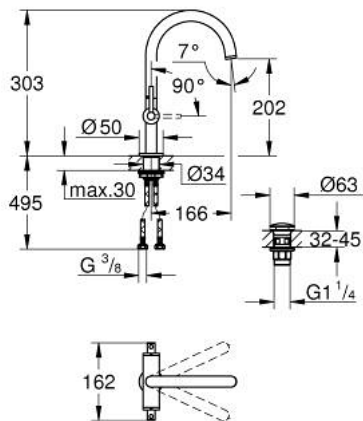

21 145 000 **ATRIO ONE-HOLE BASIN MIXER, 1/2"**
L-SIZE

PRODUCT DESCRIPTION

- Colour: chrome
- ceramic headparts 1/2", 90°
- GROHE EcoJoy - Less water, perfect flow
- maximum flow rate (at 3 bar): 5 l/min
- rapid installation system
- swivel tubular spout with mousseur and stop limiter
- adjustable swivel area 0° / 150° / 360°
- push-open waste set 1 1/4"
- flexible connection hoses
- with lever handles
- Two different sets of caps included. One set with "H" and "C" marking, one set without marking.

21 145 000 **ATRIO ONE-HOLE BASIN MIXER, 1/2"**
L-SIZE

SPARE PARTS, oktober 2021 – now

- 1: Lever handles (Spare part-nr. 14216000)
- 2: Ceramic headpart 1/2" (Spare part-nr. 45883000)
- 2.1: O-ring \varnothing 18.2 x \varnothing 1.7 (Spare part-nr. 0392400M)
- 3: Ceramic headpart 1/2" (Spare part-nr. 45882000)
- 3.1: O-ring \varnothing 18.2 x \varnothing 1.7 (Spare part-nr. 0392400M)
- 4: Spout (Spare part-nr. 1012800000)
- 4.1: Laminar flow straightener (Spare part-nr. 48408000)
- 4.2: Safety ring (Spare part-nr. 4826600M)
- 4.3: Sealing washer (Spare part-nr. 0128500M)
- 5: Shank fastening assembly (Spare part-nr. 48384000)
- 6: Waste set with push-open plug (Spare part-nr. 65807000)