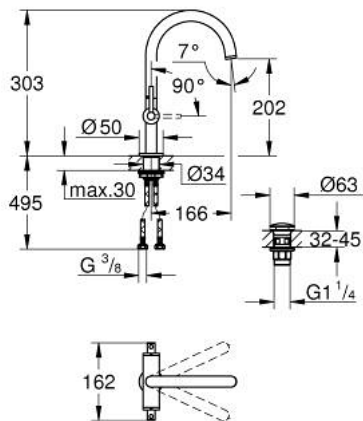

## 21 145 AL0 ATRIO ONE-HOLE BASIN MIXER, 1/2" L-SIZE

### PRODUCT DESCRIPTION

- Colour: brushed hard graphite
- ceramic headparts 1/2", 90°
- GROHE LongLife finish
- GROHE EcoJoy - Less water, perfect flow
- maximum flow rate (at 3 bar): 5 l/min
- rapid installation system
- swivel tubular spout with mousseur and stop limiter
- adjustable swivel area 0° / 150° / 360°
- push-open waste set 1 1/4"
- flexible connection hoses
- with lever handles
- Two different sets of caps included. One set with "H" and "C" marking, one set without marking.

### SPARE PARTS, oktober 2021 – now

- 1: Lever handles (Spare part-nr. 14216AL0)
- 2: Ceramic headpart 1/2" (Spare part-nr. 45883000)
- 2.1: O-ring  $\varnothing$  18.2 x  $\varnothing$  1.7 (Spare part-nr. 0392400M)
- 3: Ceramic headpart 1/2" (Spare part-nr. 45882000)
- 3.1: O-ring  $\varnothing$  18.2 x  $\varnothing$  1.7 (Spare part-nr. 0392400M)
- 4: Spout (Spare part-nr. 101280AL00)
- 4.1: Laminar flow straightener (Spare part-nr. 48408000)
- 4.2: Safety ring (Spare part-nr. 4826600M)
- 4.3: Sealing washer (Spare part-nr. 0128500M)
- 5: Shank fastening assembly (Spare part-nr. 48384000)
- 6: Waste set with push-open plug (Spare part-nr. 65807AL0)