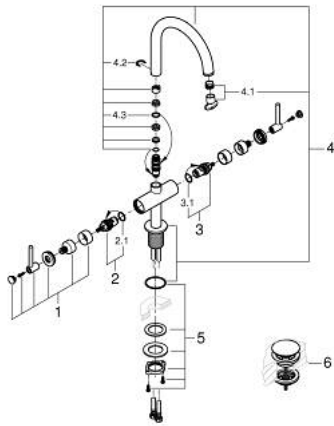

21 145 DA0 **ATRIO ONE-HOLE BASIN MIXER, 1/2"**  
**L-SIZE**

**PRODUCT DESCRIPTION**

- Colour: warm sunset
- ceramic headparts 1/2", 90°
- GROHE LongLife finish
- GROHE EcoJoy - Less water, perfect flow
- maximum flow rate (at 3 bar): 5 l/min
- rapid installation system
- swivel tubular spout with mousseur and stop limiter
- adjustable swivel area 0° / 150° / 360°
- push-open waste set 1 1/4"
- flexible connection hoses
- with lever handles
- Two different sets of caps included. One set with "H" and "C" marking, one set without marking.

## 21 145 DA0 ATRIO ONE-HOLE BASIN MIXER, 1/2" L-SIZE

### SPARE PARTS, oktober 2021 – now

- 1: Lever handles (Spare part-nr. 14216DA0)
- 2: Ceramic headpart 1/2" (Spare part-nr. 45883000)
- 2.1: O-ring  $\varnothing$  18.2 x  $\varnothing$  1.7 (Spare part-nr. 0392400M)
- 3: Ceramic headpart 1/2" (Spare part-nr. 45882000)
- 3.1: O-ring  $\varnothing$  18.2 x  $\varnothing$  1.7 (Spare part-nr. 0392400M)
- 4: Spout (Spare part-nr. 101280DA00)
- 4.1: Laminar flow straightener (Spare part-nr. 48408000)
- 4.2: Safety ring (Spare part-nr. 4826600M)
- 4.3: Sealing washer (Spare part-nr. 0128500M)
- 5: Shank fastening assembly (Spare part-nr. 48384000)
- 6: Waste set with push-open plug (Spare part-nr. 65807DA0)