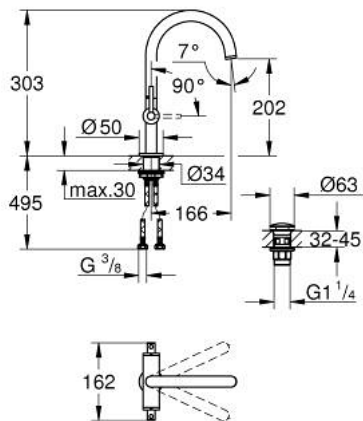

21 145 DA0 **ATRIO ONE-HOLE BASIN MIXER, 1/2"**  
**L-SIZE**

**PRODUCT DESCRIPTION**

- Colour: warm sunset
- ceramic headparts 1/2", 90°
- GROHE LongLife finish
- GROHE EcoJoy - Less water, perfect flow
- maximum flow rate (at 3 bar): 5 l/min
- rapid installation system
- swivel tubular spout with mousseur and stop limiter
- adjustable swivel area 0° / 150° / 360°
- push-open waste set 1 1/4"
- flexible connection hoses
- with lever handles
- Two different sets of caps included. One set with "H" and "C" marking, one set without marking.

## 21 145 DA0 ATRIO ONE-HOLE BASIN MIXER, 1/2" L-SIZE

### SPARE PARTS, oktober 2021 – now

- 1: Lever handles (Spare part-nr. 14216DA0)
- 2: Ceramic headpart 1/2" (Spare part-nr. 45883000)
- 2.1: O-ring  $\varnothing$  18.2 x  $\varnothing$  1.7 (Spare part-nr. 0392400M)
- 3: Ceramic headpart 1/2" (Spare part-nr. 45882000)
- 3.1: O-ring  $\varnothing$  18.2 x  $\varnothing$  1.7 (Spare part-nr. 0392400M)
- 4: Spout (Spare part-nr. 101280DA00)
- 4.1: Laminar flow straightener (Spare part-nr. 48408000)
- 4.2: Safety ring (Spare part-nr. 4826600M)
- 4.3: Sealing washer (Spare part-nr. 0128500M)
- 5: Shank fastening assembly (Spare part-nr. 48384000)
- 6: Waste set with push-open plug (Spare part-nr. 65807DA0)