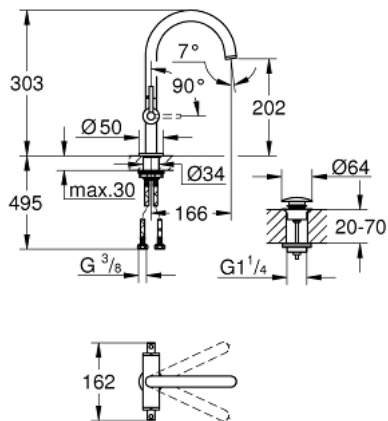

21 145 DC0 ATRIO ONE-HOLE BASIN MIXER, 1/2" L-SIZE

PRODUCT DESCRIPTION

- Colour: supersteel
- ceramic headparts 1/2", 90°
- GROHE LongLife finish
- GROHE EcoJoy - Less water, perfect flow
- maximum flow rate (at 3 bar): 5 l/min
- rapid installation system
- swivel tubular spout with mousseur and stop limiter
- adjustable swivel area 0° / 150° / 360°
- push-open waste set 1 1/4"
- flexible connection hoses
- with lever handles
- Two different sets of caps included. One set with "H" and "C" marking, one set without marking.

21 145 DC0 ATRIO ONE-HOLE BASIN MIXER, 1/2" L-SIZE

SPARE PARTS, oktober 2021 – now

- 1: Lever handles (Spare part-nr. 14216DC0)
- 2: Ceramic headpart 1/2" (Spare part-nr. 45883000)
- 2.1: O-ring \varnothing 18.2 x \varnothing 1.7 (Spare part-nr. 0392400M)
- 3: Ceramic headpart 1/2" (Spare part-nr. 45882000)
- 3.1: O-ring \varnothing 18.2 x \varnothing 1.7 (Spare part-nr. 0392400M)
- 4: Spout (Spare part-nr. 101280DC00)
- 4.1: Laminar flow straightener (Spare part-nr. 48408000)
- 4.2: Safety ring (Spare part-nr. 4826600M)
- 4.3: Sealing washer (Spare part-nr. 0128500M)
- 5: Shank fastening assembly (Spare part-nr. 48384000)
- 6: Waste set with push-open plug (Spare part-nr. 65807DC0)