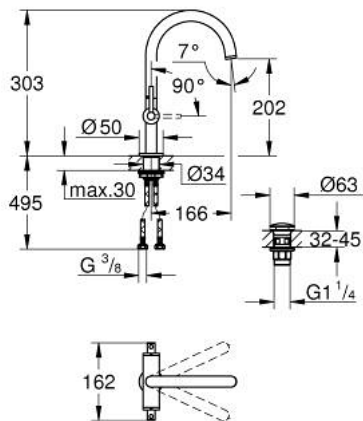

21 145 DL0 ATRIO ONE-HOLE BASIN MIXER, 1/2" L-SIZE

PRODUCT DESCRIPTION

- Colour: brushed warm sunset
- ceramic headparts 1/2", 90°
- GROHE LongLife finish
- GROHE EcoJoy - Less water, perfect flow
- maximum flow rate (at 3 bar): 5 l/min
- rapid installation system
- swivel tubular spout with mousseur and stop limiter
- adjustable swivel area 0° / 150° / 360°
- push-open waste set 1 1/4"
- flexible connection hoses
- with lever handles
- Two different sets of caps included. One set with "H" and "C" marking, one set without marking.

21 145 DL0 ATRIO ONE-HOLE BASIN MIXER, 1/2" L-SIZE

SPARE PARTS, november 2022 – now

- 1: Lever handles (Spare part-nr. 14216DL0)
- 2: Ceramic headpart 1/2" (Spare part-nr. 45883000)
- 2.1: O-ring \varnothing 18.2 x \varnothing 1.7 (Spare part-nr. 0392400M)
- 3: Ceramic headpart 1/2" (Spare part-nr. 45882000)
- 3.1: O-ring \varnothing 18.2 x \varnothing 1.7 (Spare part-nr. 0392400M)
- 4: Spout (Spare part-nr. 101280DL00)
- 4.1: Laminar flow straightener (Spare part-nr. 48408000)
- 4.2: Safety ring (Spare part-nr. 4826600M)
- 4.3: Sealing washer (Spare part-nr. 0128500M)
- 5: Shank fastening assembly (Spare part-nr. 48384000)
- 6: Waste set with push-open plug (Spare part-nr. 65807DL0)