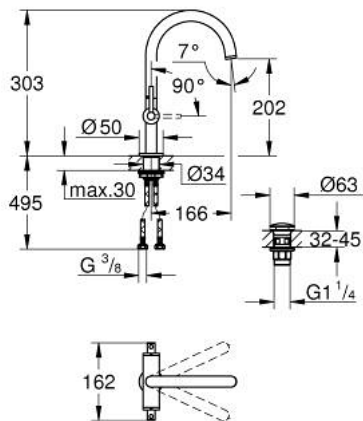

## 21 145 GL0 ATRIO ONE-HOLE BASIN MIXER, 1/2" L-SIZE

### PRODUCT DESCRIPTION

- Colour: cool sunrise
- ceramic headparts 1/2", 90°
- GROHE LongLife finish
- GROHE EcoJoy - Less water, perfect flow
- maximum flow rate (at 3 bar): 5 l/min
- rapid installation system
- swivel tubular spout with mousseur and stop limiter
- adjustable swivel area 0° / 150° / 360°
- push-open waste set 1 1/4"
- flexible connection hoses
- with lever handles
- Two different sets of caps included. One set with "H" and "C" marking, one set without marking.

### SPARE PARTS, oktober 2021 – now

- 1: Lever handles (Spare part-nr. 14216GL0)
- 2: Ceramic headpart 1/2" (Spare part-nr. 45883000)
- 2.1: O-ring  $\varnothing$  18.2 x  $\varnothing$  1.7 (Spare part-nr. 0392400M)
- 3: Ceramic headpart 1/2" (Spare part-nr. 45882000)
- 3.1: O-ring  $\varnothing$  18.2 x  $\varnothing$  1.7 (Spare part-nr. 0392400M)
- 4: Spout (Spare part-nr. 101280GL00)
- 4.1: Laminar flow straightener (Spare part-nr. 48408000)
- 4.2: Safety ring (Spare part-nr. 4826600M)
- 4.3: Sealing washer (Spare part-nr. 0128500M)
- 5: Shank fastening assembly (Spare part-nr. 48384000)
- 6: Waste set with push-open plug (Spare part-nr. 65807GL0)