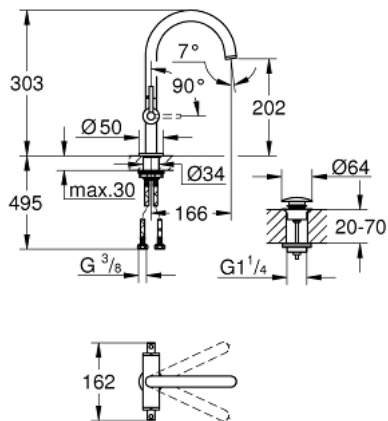

## 21 145 GN0 ATRIO ONE-HOLE BASIN MIXER, 1/2" L-SIZE

### PRODUCT DESCRIPTION

- Colour: brushed cool sunrise
- ceramic headparts 1/2", 90°
- GROHE LongLife finish
- GROHE EcoJoy - Less water, perfect flow
- maximum flow rate (at 3 bar): 5 l/min
- rapid installation system
- swivel tubular spout with mousseur and stop limiter
- adjustable swivel area 0° / 150° / 360°
- push-open waste set 1 1/4"
- flexible connection hoses
- with lever handles
- Two different sets of caps included. One set with "H" and "C" marking, one set without marking.

### SPARE PARTS, november 2022 – now

- 1: Lever handles (Spare part-nr. 14216DA0)
- 2: Ceramic headpart 1/2" (Spare part-nr. 45883000)
- 2.1: O-ring Ø 18.2 x Ø 1.7 (Spare part-nr. 0392400M)
- 3: Ceramic headpart 1/2" (Spare part-nr. 45882000)
- 3.1: O-ring Ø 18.2 x Ø 1.7 (Spare part-nr. 0392400M)
- 4: Spout (Spare part-nr. 101280DA00)
- 4.1: Laminar flow straightener (Spare part-nr. 48408000)
- 4.2: Safety ring (Spare part-nr. 4826600M)
- 4.3: Sealing washer (Spare part-nr. 0128500M)
- 5: Shank fastening assembly (Spare part-nr. 48384000)
- 6: Waste set with push-open plug (Spare part-nr. 65807DA0)