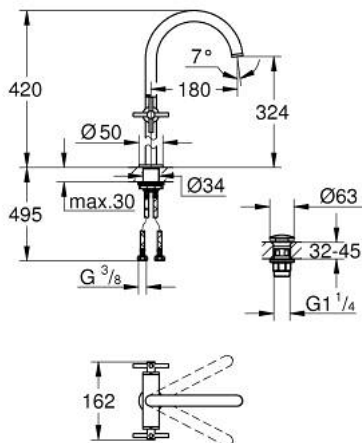

21 149 000 ATRIO ONE-HOLE BASIN MIXER, 1/2" XL-SIZE

PRODUCT DESCRIPTION

- Colour: chrome
- for free-standing basins
- ceramic headparts 1/2", 90°
- GROHE LongLife finish
- GROHE EcoJoy - Less water, perfect flow
- maximum flow rate (at 3 bar): 5 l/min
- rapid installation system
- swivel tubular spout with mousseur and stop limiter
- adjustable swivel area 0° / 150° / 360°
- push-open waste set 1 1/4"
- flexible connection hoses
- with cross handles
- Two different sets of caps included. One set with "H" and "C" marking, one set without marking.

21 149 000 **ATRIO ONE-HOLE BASIN MIXER, 1/2"**
XL-SIZE

SPARE PARTS, oktober 2021 – now

- 1: Cross handles (Spare part-nr. 14215000)
- 2: Ceramic headpart 1/2" (Spare part-nr. 45883000)
- 2.1: O-ring \varnothing 18.2 x \varnothing 1.7 (Spare part-nr. 0392400M)
- 3: Ceramic headpart 1/2" (Spare part-nr. 45882000)
- 3.1: O-ring \varnothing 18.2 x \varnothing 1.7 (Spare part-nr. 0392400M)
- 4: Spout (Spare part-nr. 1012810000)
- 4.1: Laminar flow straightener (Spare part-nr. 48408000)
- 4.2: Safety ring (Spare part-nr. 4826600M)
- 4.3: Sealing washer (Spare part-nr. 0128500M)
- 5: Shank fastening assembly (Spare part-nr. 48384000)
- 6: Waste set with push-open plug (Spare part-nr. 65807000)