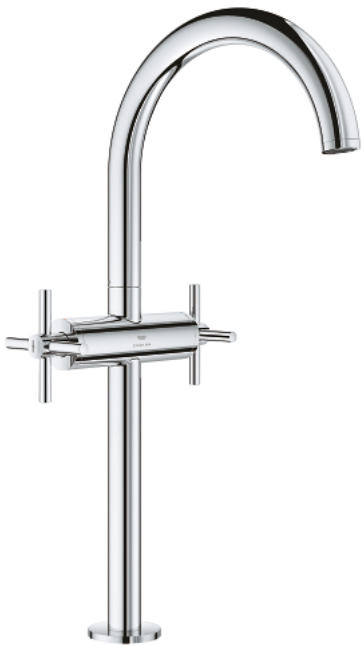

21 149 000 ATRIO ONE-HOLE BASIN MIXER, 1/2" XL-SIZE

PRODUCT DESCRIPTION

- Colour: chrome
- for free-standing basins
- ceramic headparts 1/2", 90°
- GROHE LongLife finish
- GROHE EcoJoy - Less water, perfect flow
- maximum flow rate (at 3 bar): 5 l/min
- rapid installation system
- swivel tubular spout with mousseur and stop limiter
- adjustable swivel area 0° / 150° / 360°
- push-open waste set 1 1/4"
- flexible connection hoses
- with cross handles
- Two different sets of caps included. One set with "H" and "C" marking, one set without marking.

21 149 000 **ATRIO ONE-HOLE BASIN MIXER, 1/2"**
XL-SIZE

SPARE PARTS, oktober 2021 – now

- 1: Cross handles (Spare part-nr. 14215000)
- 2: Ceramic headpart 1/2" (Spare part-nr. 45883000)
- 2.1: O-ring \varnothing 18.2 x \varnothing 1.7 (Spare part-nr. 0392400M)
- 3: Ceramic headpart 1/2" (Spare part-nr. 45882000)
- 3.1: O-ring \varnothing 18.2 x \varnothing 1.7 (Spare part-nr. 0392400M)
- 4: Spout (Spare part-nr. 1012810000)
- 4.1: Laminar flow straightener (Spare part-nr. 48408000)
- 4.2: Safety ring (Spare part-nr. 4826600M)
- 4.3: Sealing washer (Spare part-nr. 0128500M)
- 5: Shank fastening assembly (Spare part-nr. 48384000)
- 6: Waste set with push-open plug (Spare part-nr. 65807000)