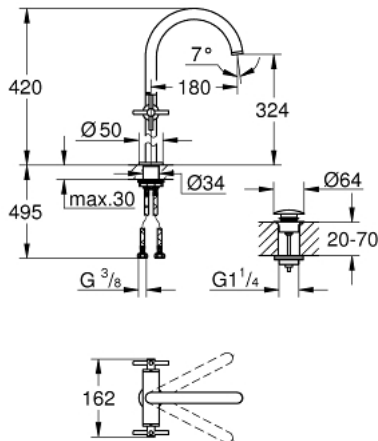

21 149 AL0 ATRIO ONE-HOLE BASIN MIXER, 1/2" XL-SIZE

PRODUCT DESCRIPTION

- Colour: brushed hard graphite
- for free-standing basins
- ceramic headparts 1/2", 90°
- GROHE LongLife finish
- GROHE EcoJoy - Less water, perfect flow
- maximum flow rate (at 3 bar): 5 l/min
- rapid installation system
- swivel tubular spout with mousseur and stop limiter
- adjustable swivel area 0° / 150° / 360°
- push-open waste set 1 1/4"
- flexible connection hoses
- with cross handles
- Two different sets of caps included. One set with "H" and "C" marking, one set without marking.

21 149 AL0 ATRIO ONE-HOLE BASIN MIXER, 1/2" XL-SIZE

SPARE PARTS, oktober 2021 – now

- 1: Cross handles (Spare part-nr. 14215AL0)
- 2: Ceramic headpart 1/2" (Spare part-nr. 45883000)
- 2.1: O-ring \varnothing 18.2 x \varnothing 1.7 (Spare part-nr. 0392400M)
- 3: Ceramic headpart 1/2" (Spare part-nr. 45882000)
- 3.1: O-ring \varnothing 18.2 x \varnothing 1.7 (Spare part-nr. 0392400M)
- 4: Spout (Spare part-nr. 101281AL00)
- 4.1: Laminar flow straightener (Spare part-nr. 48408000)
- 4.2: Safety ring (Spare part-nr. 4826600M)
- 4.3: Sealing washer (Spare part-nr. 0128500M)
- 5: Shank fastening assembly (Spare part-nr. 48384000)
- 6: Waste set with push-open plug (Spare part-nr. 65807AL0)