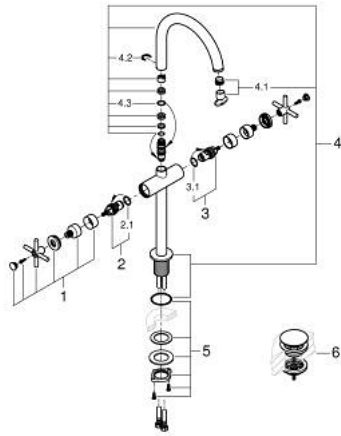

21 149 AL0 ATRIO ONE-HOLE BASIN MIXER, 1/2" XL-SIZE

PRODUCT DESCRIPTION

- Colour: brushed hard graphite
- for free-standing basins
- ceramic headparts 1/2", 90°
- GROHE LongLife finish
- GROHE EcoJoy - Less water, perfect flow
- maximum flow rate (at 3 bar): 5 l/min
- rapid installation system
- swivel tubular spout with mousseur and stop limiter
- adjustable swivel area 0° / 150° / 360°
- push-open waste set 1 1/4"
- flexible connection hoses
- with cross handles
- Two different sets of caps included. One set with "H" and "C" marking, one set without marking.

21 149 AL0 ATRIO ONE-HOLE BASIN MIXER, 1/2" XL-SIZE

SPARE PARTS, oktober 2021 – now

- 1: Cross handles (Spare part-nr. 14215AL0)
- 2: Ceramic headpart 1/2" (Spare part-nr. 45883000)
- 2.1: O-ring \varnothing 18.2 x \varnothing 1.7 (Spare part-nr. 0392400M)
- 3: Ceramic headpart 1/2" (Spare part-nr. 45882000)
- 3.1: O-ring \varnothing 18.2 x \varnothing 1.7 (Spare part-nr. 0392400M)
- 4: Spout (Spare part-nr. 101281AL00)
- 4.1: Laminar flow straightener (Spare part-nr. 48408000)
- 4.2: Safety ring (Spare part-nr. 4826600M)
- 4.3: Sealing washer (Spare part-nr. 0128500M)
- 5: Shank fastening assembly (Spare part-nr. 48384000)
- 6: Waste set with push-open plug (Spare part-nr. 65807AL0)