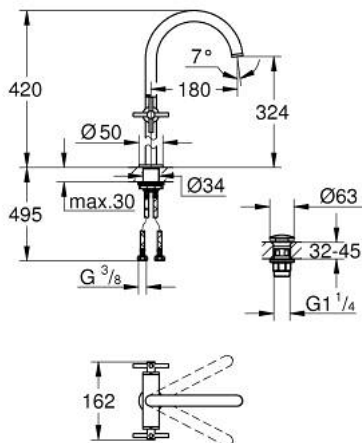

21 149 DA0 ATRIO ONE-HOLE BASIN MIXER, 1/2" XL-SIZE

PRODUCT DESCRIPTION

- Colour: warm sunset
- for free-standing basins
- ceramic headparts 1/2", 90°
- GROHE LongLife finish
- GROHE EcoJoy - Less water, perfect flow
- maximum flow rate (at 3 bar): 5 l/min
- rapid installation system
- swivel tubular spout with mousseur and stop limiter
- adjustable swivel area 0° / 150° / 360°
- push-open waste set 1 1/4"
- flexible connection hoses
- with cross handles
- Two different sets of caps included. One set with "H" and "C" marking, one set without marking.

21 149 DA0 **ATRIO ONE-HOLE BASIN MIXER, 1/2"**
XL-SIZE

SPARE PARTS, oktober 2021 – now

- 1: Cross handles (Spare part-nr. 14215DA0)
- 2: Ceramic headpart 1/2" (Spare part-nr. 45883000)
- 2.1: O-ring \varnothing 18.2 x \varnothing 1.7 (Spare part-nr. 0392400M)
- 3: Ceramic headpart 1/2" (Spare part-nr. 45882000)
- 3.1: O-ring \varnothing 18.2 x \varnothing 1.7 (Spare part-nr. 0392400M)
- 4: Spout (Spare part-nr. 101281DA00)
- 4.1: Laminar flow straightener (Spare part-nr. 48408000)
- 4.2: Safety ring (Spare part-nr. 4826600M)
- 4.3: Sealing washer (Spare part-nr. 0128500M)
- 5: Shank fastening assembly (Spare part-nr. 48384000)
- 6: Waste set with push-open plug (Spare part-nr. 65807DA0)