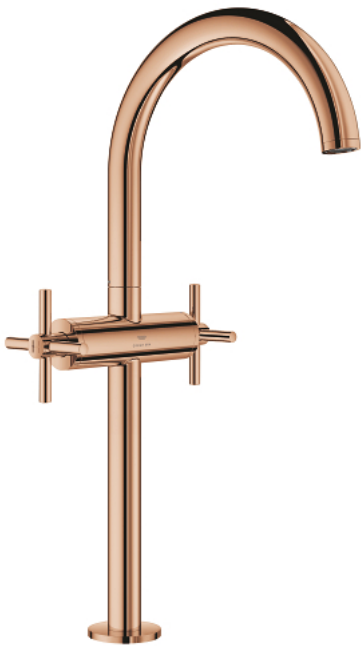

21 149 DA0 ATRIO ONE-HOLE BASIN MIXER, 1/2" XL-SIZE

PRODUCT DESCRIPTION

- Colour: warm sunset
- for free-standing basins
- ceramic headparts 1/2", 90°
- GROHE LongLife finish
- GROHE EcoJoy - Less water, perfect flow
- maximum flow rate (at 3 bar): 5 l/min
- rapid installation system
- swivel tubular spout with mousseur and stop limiter
- adjustable swivel area 0° / 150° / 360°
- push-open waste set 1 1/4"
- flexible connection hoses
- with cross handles
- Two different sets of caps included. One set with "H" and "C" marking, one set without marking.

21 149 DA0 **ATRIO ONE-HOLE BASIN MIXER, 1/2"**
XL-SIZE

SPARE PARTS, oktober 2021 – now

- 1: Cross handles (Spare part-nr. 14215DA0)
- 2: Ceramic headpart 1/2" (Spare part-nr. 45883000)
- 2.1: O-ring \varnothing 18.2 x \varnothing 1.7 (Spare part-nr. 0392400M)
- 3: Ceramic headpart 1/2" (Spare part-nr. 45882000)
- 3.1: O-ring \varnothing 18.2 x \varnothing 1.7 (Spare part-nr. 0392400M)
- 4: Spout (Spare part-nr. 101281DA00)
- 4.1: Laminar flow straightener (Spare part-nr. 48408000)
- 4.2: Safety ring (Spare part-nr. 4826600M)
- 4.3: Sealing washer (Spare part-nr. 0128500M)
- 5: Shank fastening assembly (Spare part-nr. 48384000)
- 6: Waste set with push-open plug (Spare part-nr. 65807DA0)