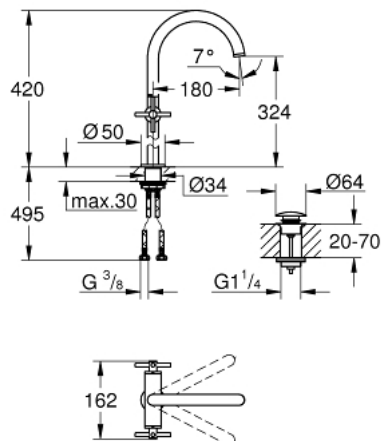

21 149 DC0 ATRIO ONE-HOLE BASIN MIXER, 1/2" XL-SIZE

PRODUCT DESCRIPTION

- Colour: supersteel
- for free-standing basins
- ceramic headparts 1/2", 90°
- GROHE LongLife finish
- GROHE EcoJoy - Less water, perfect flow
- maximum flow rate (at 3 bar): 5 l/min
- rapid installation system
- swivel tubular spout with mousseur and stop limiter
- adjustable swivel area 0° / 150° / 360°
- push-open waste set 1 1/4"
- flexible connection hoses
- with cross handles
- Two different sets of caps included. One set with "H" and "C" marking, one set without marking.

21 149 DC0 **ATRIO ONE-HOLE BASIN MIXER, 1/2"**
XL-SIZE

SPARE PARTS, oktober 2021 – now

- 1: Cross handles (Spare part-nr. 14215DC0)
- 2: Ceramic headpart 1/2" (Spare part-nr. 45883000)
- 2.1: O-ring \varnothing 18.2 x \varnothing 1.7 (Spare part-nr. 0392400M)
- 3: Ceramic headpart 1/2" (Spare part-nr. 45882000)
- 3.1: O-ring \varnothing 18.2 x \varnothing 1.7 (Spare part-nr. 0392400M)
- 4: Spout (Spare part-nr. 101281DC00)
- 4.1: Laminar flow straightener (Spare part-nr. 48408000)
- 4.2: Safety ring (Spare part-nr. 4826600M)
- 4.3: Sealing washer (Spare part-nr. 0128500M)
- 5: Shank fastening assembly (Spare part-nr. 48384000)
- 6: Waste set with push-open plug (Spare part-nr. 65807DC0)