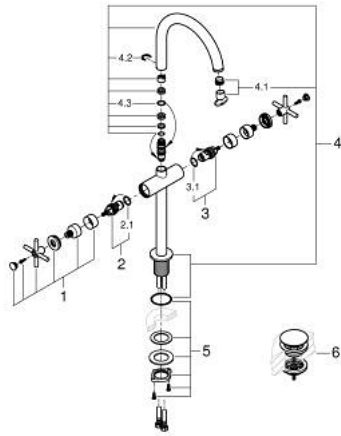

21 149 DC0 ATRIO ONE-HOLE BASIN MIXER, 1/2" XL-SIZE

PRODUCT DESCRIPTION

- Colour: supersteel
- for free-standing basins
- ceramic headparts 1/2", 90°
- GROHE LongLife finish
- GROHE EcoJoy - Less water, perfect flow
- maximum flow rate (at 3 bar): 5 l/min
- rapid installation system
- swivel tubular spout with mousseur and stop limiter
- adjustable swivel area 0° / 150° / 360°
- push-open waste set 1 1/4"
- flexible connection hoses
- with cross handles
- Two different sets of caps included. One set with "H" and "C" marking, one set without marking.

21 149 DC0 **ATRIO ONE-HOLE BASIN MIXER, 1/2"**
XL-SIZE

SPARE PARTS, oktober 2021 – now

- 1: Cross handles (Spare part-nr. 14215DC0)
- 2: Ceramic headpart 1/2" (Spare part-nr. 45883000)
- 2.1: O-ring \varnothing 18.2 x \varnothing 1.7 (Spare part-nr. 0392400M)
- 3: Ceramic headpart 1/2" (Spare part-nr. 45882000)
- 3.1: O-ring \varnothing 18.2 x \varnothing 1.7 (Spare part-nr. 0392400M)
- 4: Spout (Spare part-nr. 101281DC00)
- 4.1: Laminar flow straightener (Spare part-nr. 48408000)
- 4.2: Safety ring (Spare part-nr. 4826600M)
- 4.3: Sealing washer (Spare part-nr. 0128500M)
- 5: Shank fastening assembly (Spare part-nr. 48384000)
- 6: Waste set with push-open plug (Spare part-nr. 65807DC0)