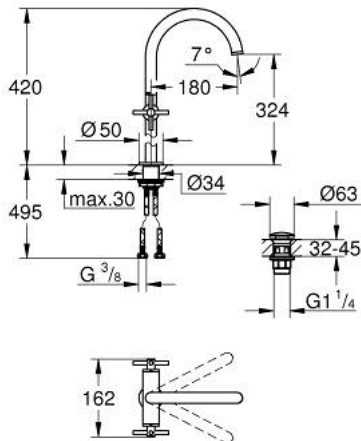

21 149 DL0 ATRIO ONE-HOLE BASIN MIXER, 1/2" XL-SIZE

PRODUCT DESCRIPTION

- Colour: brushed warm sunset
- for free-standing basins
- ceramic headparts 1/2", 90°
- GROHE LongLife finish
- GROHE EcoJoy - Less water, perfect flow
- maximum flow rate (at 3 bar): 5 l/min
- rapid installation system
- swivel tubular spout with mousseur and stop limiter
- adjustable swivel area 0° / 150° / 360°
- push-open waste set 1 1/4"
- flexible connection hoses
- with cross handles
- Two different sets of caps included. One set with "H" and "C" marking, one set without marking.

21 149 DL0 ATRIO ONE-HOLE BASIN MIXER, 1/2" XL-SIZE

SPARE PARTS, november 2022 – now

- 1: Cross handles (Spare part-nr. 14215DL0)
- 2: Ceramic headpart 1/2" (Spare part-nr. 45883000)
- 2.1: O-ring Ø 18.2 x Ø 1.7 (Spare part-nr. 0392400M)
- 3: Ceramic headpart 1/2" (Spare part-nr. 45882000)
- 3.1: O-ring Ø 18.2 x Ø 1.7 (Spare part-nr. 0392400M)
- 4: Spout (Spare part-nr. 101281DL00)
- 4.1: Laminar flow straightener (Spare part-nr. 48408000)
- 4.2: Safety ring (Spare part-nr. 4826600M)
- 4.3: Sealing washer (Spare part-nr. 0128500M)
- 5: Shank fastening assembly (Spare part-nr. 48384000)
- 6: Waste set with push-open plug (Spare part-nr. 65807DL0)