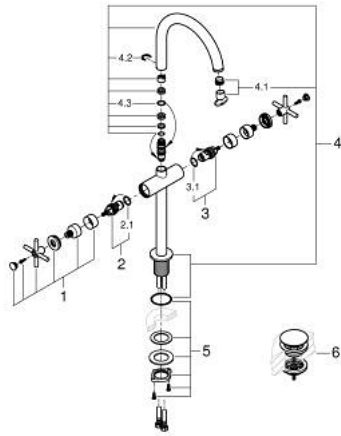

21 149 DL0 ATRIO ONE-HOLE BASIN MIXER, 1/2" XL-SIZE

PRODUCT DESCRIPTION

- Colour: brushed warm sunset
- for free-standing basins
- ceramic headparts 1/2", 90°
- GROHE LongLife finish
- GROHE EcoJoy - Less water, perfect flow
- maximum flow rate (at 3 bar): 5 l/min
- rapid installation system
- swivel tubular spout with mousseur and stop limiter
- adjustable swivel area 0° / 150° / 360°
- push-open waste set 1 1/4"
- flexible connection hoses
- with cross handles
- Two different sets of caps included. One set with "H" and "C" marking, one set without marking.

21 149 DL0 ATRIO ONE-HOLE BASIN MIXER, 1/2" XL-SIZE

SPARE PARTS, november 2022 – now

- 1: Cross handles (Spare part-nr. 14215DL0)
- 2: Ceramic headpart 1/2" (Spare part-nr. 45883000)
- 2.1: O-ring Ø 18.2 x Ø 1.7 (Spare part-nr. 0392400M)
- 3: Ceramic headpart 1/2" (Spare part-nr. 45882000)
- 3.1: O-ring Ø 18.2 x Ø 1.7 (Spare part-nr. 0392400M)
- 4: Spout (Spare part-nr. 101281DL00)
- 4.1: Laminar flow straightener (Spare part-nr. 48408000)
- 4.2: Safety ring (Spare part-nr. 4826600M)
- 4.3: Sealing washer (Spare part-nr. 0128500M)
- 5: Shank fastening assembly (Spare part-nr. 48384000)
- 6: Waste set with push-open plug (Spare part-nr. 65807DL0)