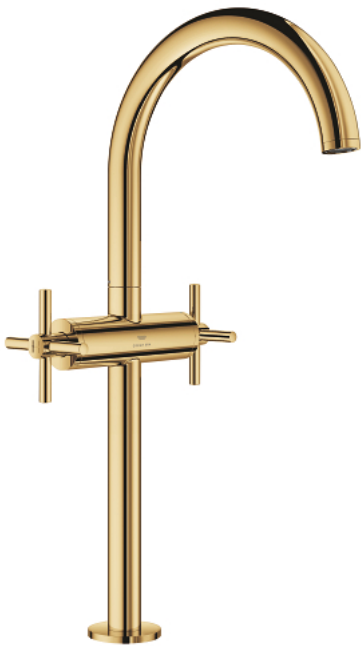

## 21 149 GL0 ATRIO ONE-HOLE BASIN MIXER, 1/2" XL-SIZE

### PRODUCT DESCRIPTION

- Colour: cool sunrise
- for free-standing basins
- ceramic headparts 1/2", 90°
- GROHE LongLife finish
- GROHE EcoJoy - Less water, perfect flow
- maximum flow rate (at 3 bar): 5 l/min
- rapid installation system
- swivel tubular spout with mousseur and stop limiter
- adjustable swivel area 0° / 150° / 360°
- push-open waste set 1 1/4"
- flexible connection hoses
- with cross handles
- Two different sets of caps included. One set with "H" and "C" marking, one set without marking.

### SPARE PARTS, oktober 2021 – now

- 1: Cross handles (Spare part-nr. 14215GL0)
- 2: Ceramic headpart 1/2" (Spare part-nr. 45883000)
- 2.1: O-ring  $\varnothing$  18.2 x  $\varnothing$  1.7 (Spare part-nr. 0392400M)
- 3: Ceramic headpart 1/2" (Spare part-nr. 45882000)
- 3.1: O-ring  $\varnothing$  18.2 x  $\varnothing$  1.7 (Spare part-nr. 0392400M)
- 4: Spout (Spare part-nr. 101281GL00)
- 4.1: Laminar flow straightener (Spare part-nr. 48408000)
- 4.2: Safety ring (Spare part-nr. 4826600M)
- 4.3: Sealing washer (Spare part-nr. 0128500M)
- 5: Shank fastening assembly (Spare part-nr. 48384000)
- 6: Waste set with push-open plug (Spare part-nr. 65807GL0)