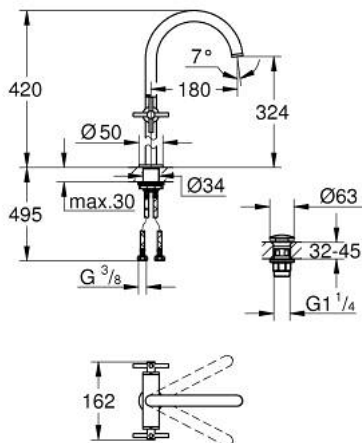

## 21 149 GL0 ATRIO ONE-HOLE BASIN MIXER, 1/2" XL-SIZE

### PRODUCT DESCRIPTION

- Colour: cool sunrise
- for free-standing basins
- ceramic headparts 1/2", 90°
- GROHE LongLife finish
- GROHE EcoJoy - Less water, perfect flow
- maximum flow rate (at 3 bar): 5 l/min
- rapid installation system
- swivel tubular spout with mousseur and stop limiter
- adjustable swivel area 0° / 150° / 360°
- push-open waste set 1 1/4"
- flexible connection hoses
- with cross handles
- Two different sets of caps included. One set with "H" and "C" marking, one set without marking.

### SPARE PARTS, oktober 2021 – now

- 1: Cross handles (Spare part-nr. 14215GL0)
- 2: Ceramic headpart 1/2" (Spare part-nr. 45883000)
- 2.1: O-ring  $\varnothing$  18.2 x  $\varnothing$  1.7 (Spare part-nr. 0392400M)
- 3: Ceramic headpart 1/2" (Spare part-nr. 45882000)
- 3.1: O-ring  $\varnothing$  18.2 x  $\varnothing$  1.7 (Spare part-nr. 0392400M)
- 4: Spout (Spare part-nr. 101281GL00)
- 4.1: Laminar flow straightener (Spare part-nr. 48408000)
- 4.2: Safety ring (Spare part-nr. 4826600M)
- 4.3: Sealing washer (Spare part-nr. 0128500M)
- 5: Shank fastening assembly (Spare part-nr. 48384000)
- 6: Waste set with push-open plug (Spare part-nr. 65807GL0)