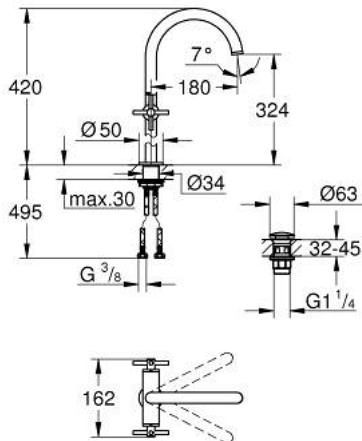

## 21 149 GN0 ATRIO ONE-HOLE BASIN MIXER, 1/2" XL-SIZE

### PRODUCT DESCRIPTION

- Colour: brushed cool sunrise
- for free-standing basins
- ceramic headparts 1/2", 90°
- GROHE LongLife finish
- GROHE EcoJoy - Less water, perfect flow
- maximum flow rate (at 3 bar): 5 l/min
- rapid installation system
- swivel tubular spout with mousseur and stop limiter
- adjustable swivel area 0° / 150° / 360°
- push-open waste set 1 1/4"
- flexible connection hoses
- with cross handles
- Two different sets of caps included. One set with "H" and "C" marking, one set without marking.

21 149 GN0 **ATRIO ONE-HOLE BASIN MIXER, 1/2"**  
**XL-SIZE**

**SPARE PARTS**, november 2022 – now

- 1: Cross handles (Spare part-nr. 14215GN0)
- 2: Ceramic headpart 1/2" (Spare part-nr. 45883000)
- 2.1: O-ring Ø 18.2 x Ø 1.7 (Spare part-nr. 0392400M)
- 3: Ceramic headpart 1/2" (Spare part-nr. 45882000)
- 3.1: O-ring Ø 18.2 x Ø 1.7 (Spare part-nr. 0392400M)
- 4: Spout (Spare part-nr. 101281GN00)
- 4.1: Laminar flow straightener (Spare part-nr. 48408000)
- 4.2: Safety ring (Spare part-nr. 4826600M)
- 4.3: Sealing washer (Spare part-nr. 0128500M)
- 5: Shank fastening assembly (Spare part-nr. 48384000)
- 6: Waste set with push-open plug (Spare part-nr. 65807GN0)