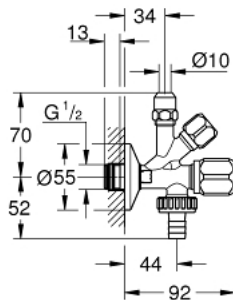

## 22 036 000 ORIGINAL WAS® COMBINATION SERVICE VALVE 1/2"

### PRODUCT DESCRIPTION

- Colour: chrome
- self-sealing connection thread
- wall connection 1/2"
- outlet 3/8"
- with length compensation
- with compression nut  $\varnothing$  10 mm
- outlet 3/4"
- with hose connection
- grease chamber headpart
- non-return valve type EB
- long connecting shaft
- ergonomic handles
- marking: neutral
- metal push-on escutcheon  $\varnothing$  55 mm
- for combination with pipe ventilating valve type HB 41 239 000

22 036 000 **ORIGINAL WAS® COMBINATION SERVICE VALVE 1/2"**

**SPARE PARTS**, november 2013 – now

1: Headpart 3/8" WAS lever (Spare part-nr. 41026000)

2: Pipe-ventilating valve 3/4" (Spare part-nr. 41239000)\*

3: Cap 3/4" (Spare part-nr. 41826000)\*

\* Optional accessories