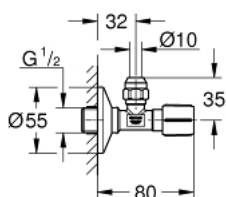

22 037 DL0 ANGLE VALVE 1/2"

PRODUCT DESCRIPTION

- Colour: brushed warm sunset
- wall connection 1/2"
- outlet 3/8"
- with length compensation
- with compression nut Ø 10 mm
- water protected spindle shutoff, brass, with grease chamber and double o-ring sealing
- long connecting shaft
- ergonomic metal handle
- marking: neutral
- metal push-on escutcheon Ø 55 mm
- GROHE LongLife finish
- pre-roughened connection thread for easy sealing