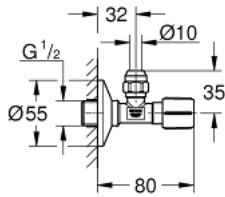

22 037 GL0 ANGLE VALVE 1/2"

PRODUCT DESCRIPTION

- Colour: cool sunrise
- pre-roughened connection thread for easy sealing
- wall connection 1/2"
- outlet 3/8"
- with length compensation
- with compression nut Ø 10 mm
- water protected spindle shutoff, brass, with grease chamber and double o-ring sealing
- long connecting shaft
- ergonomic metal handle
- marking: neutral
- metal push-on escutcheon Ø 55 mm
- GROHE LongLife finish