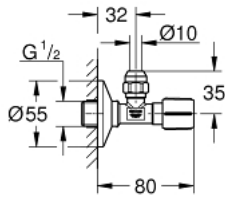

22 073 243 0 ANGLE VALVE 1/2"

PRODUCT DESCRIPTION

- Colour: Matte Black
- pre-roughened connection thread for easy sealing
- wall connection 1/2"
- outlet 3/8"
- with length compensation
- with compression nut Ø 10 mm
- water protected spindle shutoff, brass, with grease chamber and double o-ring sealing
- long connecting shaft
- ergonomic metal handle
- marking: neutral
- metal push-on escutcheon Ø 55 mm
- GROHE LongLife finish