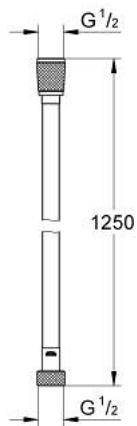

22 112 000 VITALIOFLEX SILVER SHOWER HOSE

PRODUCT DESCRIPTION

- Colour: chrome
- 1250 mm
- smooth surface for easy cleaning
- rotation cone for TwistStop-function
- pressure resistance up to 5 bar
- tensile strength 500 N
- heat resistance 70°C
- AntiFold bendproof
- universal connection G 1/2" x 1/2"
- GROHE ProGrip - with knurl structure
- GROHE LongLife finish