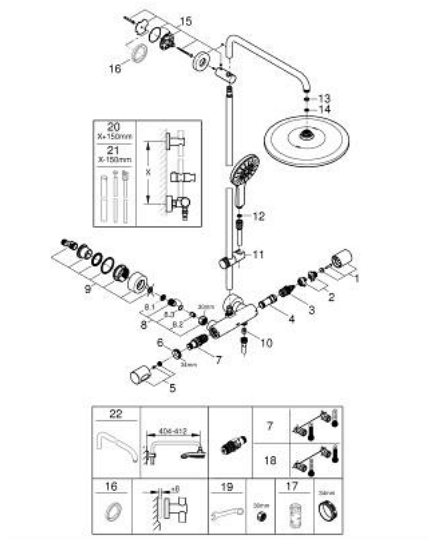

22 119 KF0 RAINSHOWER SMARTACTIVE 310 SHOWER SYSTEM WITH THERMOSTAT FOR WALL MOUNTING

SPARE PARTS, marec 2022 – now

1. 1: shut-off handle aquadimmer (Spare part-nr. 47804KF0)
  2. 2: Stop (Spare part-nr. 47723000)
  3. 3: Aquadimmer (Spare part-nr. 47364000)
  4. 4: Water flow (Spare part-nr. 47887000)
  5. 5: temperature control handle (Spare part-nr. 47811KF0)
  6. 6: Fitting ring (Spare part-nr. 47743000)
  7. 7: Thermostatic compact cartridge 1/2" (Spare part-nr. 47439000)
  8. 8: non-return valves (Spare part-nr. 47189KF0)
  - 8.1: Dirt strainer (Spare part-nr. 0726400M)
  - 8.2: Non-return valve (Spare part-nr. 08565000)
  - 8.3: O-ring $\varnothing 17 \times \varnothing 2$ (Spare part-nr. 0305500M)
  12. 9: S-union (Spare part-nr. 12693KF0)
  13. 10: Non-return valve (Spare part-nr. 08565000)
  14. 11: RSH SmartActive holder for sliding rail (Spare part-nr. 48424KF0)
  15. 12: Dirt strainer (Spare part-nr. 0700200M)
  16. 13: Fibre seal $\varnothing 18,5 \times \varnothing 12 \times 2$ (Spare part-nr. 0138900M)
  17. 14: Dirt strainer (Spare part-nr. 48007000)
  18. 15: Shower rail holder (Spare part-nr. 48279KF0)
  19. 17: Socket spanner (Spare part-nr. 19332000)*
  20. 18: GROHE TurboStat cartridge 1/2" (Spare part-nr. 47175000)*
  21. 19: Special spanner (Spare part-nr. 19377000)*
2. Optional accessories