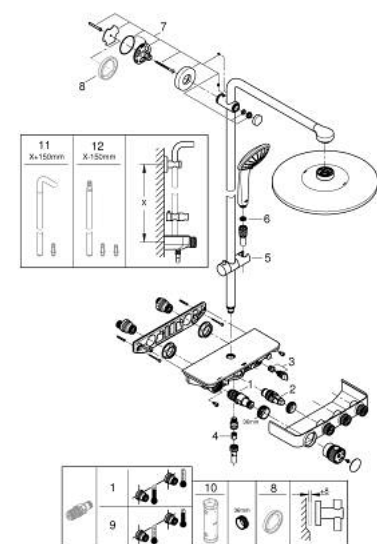

## 22 120 KF0 EUPHORIA SMARTCONTROL SYSTEM 310 SHOWER SYSTEM WITH THERMOSTAT FOR WALL MOUNTING

### PRODUCT DESCRIPTION

- Colour: phantom black
- consisting of:
  - horizontal 450 mm shower arm
  - upper bracket adjustable for minimal adaption to existing drilling holes
  - exposed SmartControl thermostat
- allows change between:
  - head shower Rainshower SmartActive 310
  - spray patterns: GROHE PureRain, ActiveRain
  - hand shower Euphoria 110 Massage, spray plate phantom black
  - spray patterns: Rain, SmartRain, Massage
- maximum flow rate (at 3 bar): 16 l/min
- adjustable in height with gliding element
- shower hose Silverflex 1750 mm 1/2" x 1/2" (28 388)
- GROHE DreamSpray - perfect spray pattern
- GROHE CoolTouch - no risk of scalding
- GROHE TurboStat - compact cartridge with wax thermoelement
- GROHE ProGrip - with knurled structure
- GROHE SafeStop at 38°C
- GROHE SafeStop Plus optional temperature limiter at 43°C included
- GROHE SmartControl - control the shower with intuitive push/turn button
- integrated GROHE EasyReach shower tray
- GROHE SpeedClean - effortless limescale removal
- Inner WaterGuide - inner insulation for surface protection
- TwistStop - to prevent hose from twisting
- suitable for instantaneous heaters from 18 kW/h
- minimum flow rate 5 l/min

### SPARE PARTS, marec 2022 – now

- 1: Thermostatic compact cartridge 1/2" (Spare part-nr. 47439000)
- 2: Cartridge (Spare part-nr. 48297000)
- 3: Non-return valve (Spare part-nr. 49069000)
- 4: Non-return valve (Spare part-nr. 08565000)
- 5: Glide element (Spare part-nr. 48177KF0)
- 6: Dirt strainer (Spare part-nr. 0700200M)
- 7: Shower rail holder (Spare part-nr. 48279KF0)
- 9: GROHE TurboStat cartridge 1/2" (Spare part-nr. 47175000)\*
- 10: Socket spanner (Spare part-nr. 49059000)\*