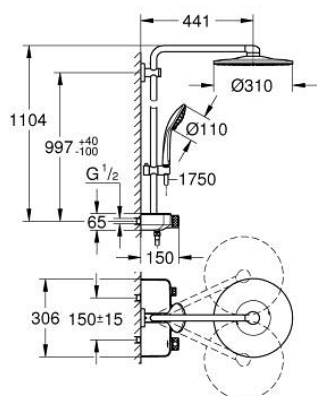

## 22 120 KF0 EUPHORIA SMARTCONTROL SYSTEM 310 SHOWER SYSTEM WITH THERMOSTAT FOR WALL MOUNTING

### PRODUCT DESCRIPTION

- Colour: phantom black
- consisting of:
  - horizontal 450 mm shower arm
  - upper bracket adjustable for minimal adaption to existing drilling holes
  - exposed SmartControl thermostat
- allows change between:
  - head shower Rainshower SmartActive 310
  - spray patterns: GROHE PureRain, ActiveRain
  - hand shower Euphoria 110 Massage, spray plate phantom black
  - spray patterns: Rain, SmartRain, Massage
- maximum flow rate (at 3 bar): 16 l/min
- adjustable in height with gliding element
- shower hose Silverflex 1750 mm 1/2" x 1/2" (28 388)
- GROHE DreamSpray - perfect spray pattern
- GROHE CoolTouch - no risk of scalding
- GROHE TurboStat - compact cartridge with wax thermoelement
- GROHE ProGrip - with knurled structure
- GROHE SafeStop at 38°C
- GROHE SafeStop Plus optional temperature limiter at 43°C included
- GROHE SmartControl - control the shower with intuitive push/turn button
- integrated GROHE EasyReach shower tray
- GROHE SpeedClean - effortless limescale removal
- Inner WaterGuide - inner insulation for surface protection
- TwistStop - to prevent hose from twisting
- suitable for instantaneous heaters from 18 kW/h
- minimum flow rate 5 l/min

### SPARE PARTS, marec 2022 – now

- 1: Thermostatic compact cartridge 1/2" (Spare part-nr. 47439000)
- 2: Cartridge (Spare part-nr. 48297000)
- 3: Non-return valve (Spare part-nr. 49069000)
- 4: Non-return valve (Spare part-nr. 08565000)
- 5: Glide element (Spare part-nr. 48177KF0)
- 6: Dirt strainer (Spare part-nr. 0700200M)
- 7: Shower rail holder (Spare part-nr. 48279KF0)
- 9: GROHE TurboStat cartridge 1/2" (Spare part-nr. 47175000)\*
- 10: Socket spanner (Spare part-nr. 49059000)\*