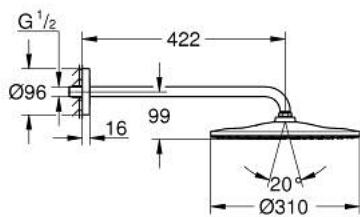

## 22 121 KF0 RAINSHOWER MONO 310 HEAD SHOWER SET 422 MM, 1 SPRAY

### PRODUCT DESCRIPTION

- Colour: phantom black
- consisting of:
  - head shower Rainshower 310, spray plate phantom black
  - spray pattern: GROHE PureRain
  - shower arm 422 mm
  - 9.5 l/min flow limiter
- GROHE DreamSpray - perfect spray pattern
- GROHE SpeedClean - effortless limescale removal
- Inner WaterGuide - inner insulation for surface protection
- suitable for instantaneous heater