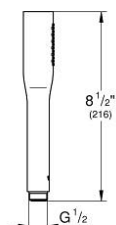

22 126 KF0 EUPHORIA COSMOPOLITAN STICK HAND SHOWER 1 SPRAY

PRODUCT DESCRIPTION

- Colour: phantom black
- spray pattern: Standard spray
- maximum flow rate (at 3 bar): 8.2 l/min
- GROHE EcoJoy - Less water, perfect flow
- GROHE SpeedClean - effortless limescale removal
- Inner WaterGuide - inner insulation for surface protection
- universal mounting system, fitting all standard shower hoses
- suitable for instantaneous heater
- min. recommended pressure 1.0 bar

22 126 KF0 EUPHORIA COSMOPOLITAN STICK HAND SHOWER 1 SPRAY

SPARE PARTS, marec 2022 – now

1: Dirt strainer (Spare part-nr. 0700200M)