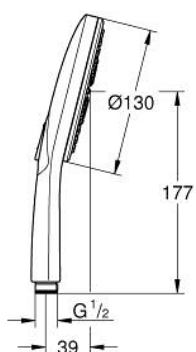

22 127 KF0 RAINSHOWER SMARTACTIVE 130 HAND SHOWER 3 SPRAYS

PRODUCT DESCRIPTION

- Colour: phantom black
- spray plate phantom black
- spray patterns: Rain, Jet, ActiveMassage
- 9.5 l/min flow limiter
- GROHE DreamSpray - perfect spray pattern
- GROHE SmartTip showering spray selection via push of a ring
- GROHE SpeedClean - effortless limescale removal
- Inner WaterGuide - inner insulation for surface protection
- universal mounting system, fitting all standard shower hoses
- suitable for instantaneous heater

22 127 KF0 RAINSHOWER SMARTACTIVE 130 HAND SHOWER 3 SPRAYS

SPARE PARTS, marec 2022 – now

1: Dirt strainer (Spare part-nr. 0700200M)