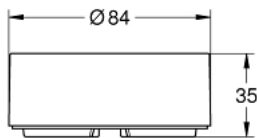

22 601 LN0 GROHE SENSE SMART WATER SENSOR

PRODUCT DESCRIPTION

- Colour: white
- for Wi-Fi, battery powered
- automatic warnings in emergency situations - flooding alarm and frost risk alarm
- daily updates of humidity and temperature
- receive updates on temperature and humidity once a day
- customize settings via GROHE Sense app for iOS and Android
- status indication via LED light, buzzer and app
- for placement on a flat non-conductive surface
- supports connections to Wi-Fi protected by password of up to 32 characters in length
- GROHE LongLife Battery: expected lifetime up to 4 years, depending on the use of the water sensor
- including:
 - 1 x water sensor
 - including 3 x AAA batteries
- CE approved
- Wi-Fi 2.4 GHz
- Made in Germany