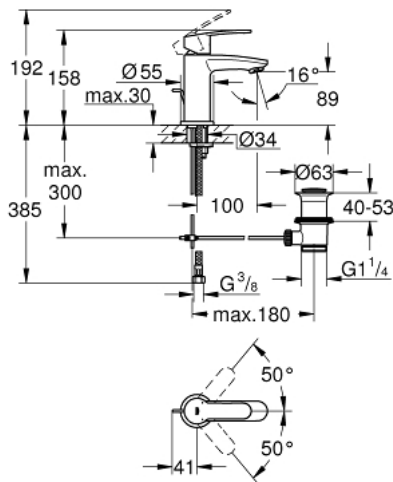

23 037 002 **EUROSTYLE COSMOPOLITAN SINGLE-LEVER BASIN MIXER 1/2"**
S-SIZE

PRODUCT DESCRIPTION

- Colour: chrome
- single hole installation
- metal lever
- GROHE SilkMove 28 mm ceramic cartridge
- GROHE LongLife finish
- GROHE FastFixation installation system with centering support
- mousseur
- pop-up waste set 1 1/4"
- flexible connection hoses

23 037 002 **EUROSTYLE COSMOPOLITAN SINGLE-LEVER BASIN MIXER 1/2"**
S-SIZE

SPARE PARTS, januar 2012 – now

- 1: Lever (Spare part-nr. 46749000)
- 2: Fitting ring (Spare part-nr. 46715000)
- 3: Cartridge (Spare part-nr. 46580000)
- 4: Pop-up rod (Spare part-nr. 46739000)
- 5: Mousseur (Spare part-nr. 13929000)
- 6: Center ring (Spare part-nr. 46719000)
- 7: Base plate (Spare part-nr. 48165000)
- 8: Shank mounting kit (Spare part-nr. 46671000)
- 9: Waste set 1 1/4" (Spare part-nr. 28910000)
- 9.1: Plug (Spare part-nr. 07182000)
- 9.2: Eccentric rod (Spare part-nr. 07052000)
- 10: Mounting wrench (Spare part-nr. 19017000)*