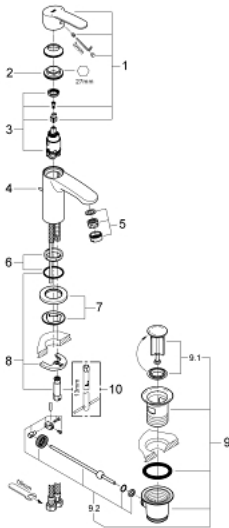

23 037 002 **EUROSTYLE COSMOPOLITAN SINGLE-LEVER BASIN MIXER 1/2"**
S-SIZE

PRODUCT DESCRIPTION

- Colour: chrome
- single hole installation
- metal lever
- GROHE SilkMove 28 mm ceramic cartridge
- GROHE LongLife finish
- GROHE FastFixation installation system with centering support
- mousseur
- pop-up waste set 1 1/4"
- flexible connection hoses

23 037 002 **EUROSTYLE COSMOPOLITAN SINGLE-LEVER BASIN MIXER 1/2"**
S-SIZE

SPARE PARTS, januar 2012 – now

- 1: Lever (Spare part-nr. 46749000)
- 2: Fitting ring (Spare part-nr. 46715000)
- 3: Cartridge (Spare part-nr. 46580000)
- 4: Pop-up rod (Spare part-nr. 46739000)
- 5: Mousseur (Spare part-nr. 13929000)
- 6: Center ring (Spare part-nr. 46719000)
- 7: Base plate (Spare part-nr. 48165000)
- 8: Shank mounting kit (Spare part-nr. 46671000)
- 9: Waste set 1 1/4" (Spare part-nr. 28910000)
- 9.1: Plug (Spare part-nr. 07182000)
- 9.2: Eccentric rod (Spare part-nr. 07052000)
- 10: Mounting wrench (Spare part-nr. 19017000)*