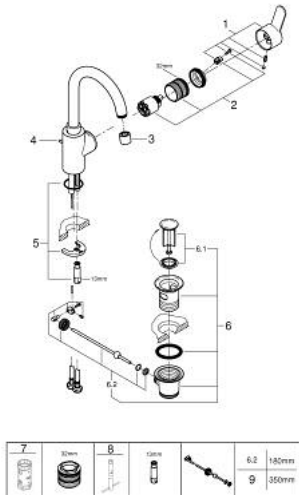

23 043 003 **EUROSTYLE COSMOPOLITAN SINGLE-LEVER BASIN MIXER 1/2"**
L-SIZE

PRODUCT DESCRIPTION

- Colour: chrome
- single hole installation
- metal lever
- covered lever fixing
- GROHE SilkMove 35 mm ceramic cartridge
- adjustable flow rate limiter
- GROHE LongLife finish
- Protected Water Ways no contact of water with lead or nickel inside the tap
- GROHE FastFixation installation system
- mousseur
- swivel tubular spout
- with stop limiter
- pop-up waste set 1 1/4"
- flexible connection hoses
- min. recommended pressure 1.0 bar

23 043 003 EUROSTYLE COSMOPOLITAN SINGLE-LEVER BASIN MIXER 1/2" L-SIZE

SPARE PARTS, avgust 2017 – now

- 1: Lever (Spare part-nr. 46750000)
- 2: Cartridge (Spare part-nr. 46374000)
- 3: Mousseur (Spare part-nr. 48418000)
- 4: Pop-up rod (Spare part-nr. 46739000)
- 5: Shank mounting kit (Spare part-nr. 46671000)
- 6: Waste set 1 1/4" (Spare part-nr. 28910000)
- 6.1: Plug (Spare part-nr. 07182000)
- 6.2: Eccentric rod (Spare part-nr. 07052000)
- 7: Socket spanner (Spare part-nr. 19332000)*
- 8: Mounting wrench (Spare part-nr. 19017000)*
- 9: Eccentric rod (Spare part-nr. 07341000)*