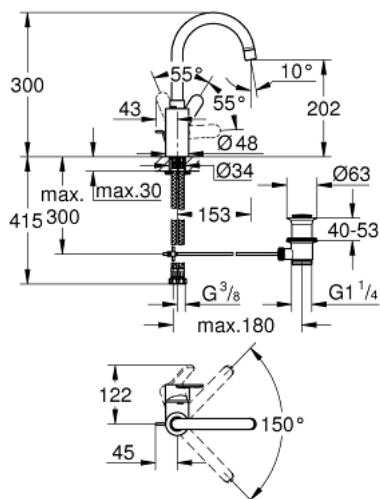

23 043 003 **EUROSTYLE COSMOPOLITAN SINGLE-LEVER BASIN MIXER 1/2"**
L-SIZE

PRODUCT DESCRIPTION

- Colour: chrome
- single hole installation
- metal lever
- covered lever fixing
- GROHE SilkMove 35 mm ceramic cartridge
- adjustable flow rate limiter
- GROHE LongLife finish
- Protected Water Ways no contact of water with lead or nickel inside the tap
- GROHE FastFixation installation system
- mousseur
- swivel tubular spout
- with stop limiter
- pop-up waste set 1 1/4"
- flexible connection hoses
- min. recommended pressure 1.0 bar

23 043 003 EUROSTYLE COSMOPOLITAN SINGLE-LEVER BASIN MIXER 1/2" L-SIZE

SPARE PARTS, avgust 2017 – now

- 1: Lever (Spare part-nr. 46750000)
- 2: Cartridge (Spare part-nr. 46374000)
- 3: Mousseur (Spare part-nr. 48418000)
- 4: Pop-up rod (Spare part-nr. 46739000)
- 5: Shank mounting kit (Spare part-nr. 46671000)
- 6: Waste set 1 1/4" (Spare part-nr. 28910000)
- 6.1: Plug (Spare part-nr. 07182000)
- 6.2: Eccentric rod (Spare part-nr. 07052000)
- 7: Socket spanner (Spare part-nr. 19332000)*
- 8: Mounting wrench (Spare part-nr. 19017000)*
- 9: Eccentric rod (Spare part-nr. 07341000)*