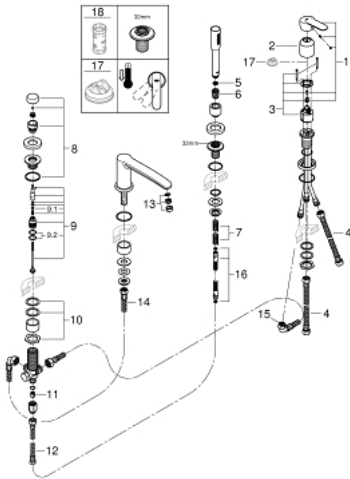

23 048 003 EUROSTYLE COSMOPOLITAN FOUR-HOLE SINGLE-LEVER BATH COMBINATION

SPARE PARTS, november 2016 – now

- 1: Lever (Spare part-nr. 46726000)
- 2: Cap (Spare part-nr. 46727000)
- 3: Cartridge (Spare part-nr. 46048000)
- 4: Connecting hose (Spare part-nr. 07227000)
- 5: Dirt strainer (Spare part-nr. 0700200M)
- 6: Cone nut (Spare part-nr. 08864000)
- 7: Compression spring (Spare part-nr. 00869000)
- 8: Diverter knob (Spare part-nr. 46721000)
- 9: Diverter (Spare part-nr. 45443000)
- 9.1: Sealing washer $\varnothing 6 \times \varnothing 2$ (Spare part-nr. 0128300M)
- 9.2: Sealing washer (Spare part-nr. 0120500M)
- 10: Replacement kit for shank fastening (Spare part-nr. 45444000)
- 11: Non-return valve (Spare part-nr. 08565000)
- 12: Connecting hose (Spare part-nr. 07300000)
- 13: Mousseur (Spare part-nr. 13922000)
- 14: Connecting hose (Spare part-nr. 48018000)
- 15: Connecting hose (Spare part-nr. 48017000)
- 16: Metal shower hose (Spare part-nr. 28146000)
- 17: Temperature limiter (Spare part-nr. 46375000)*
- 18: Socket spanner (Spare part-nr. 19332000)*

* Optional accessories