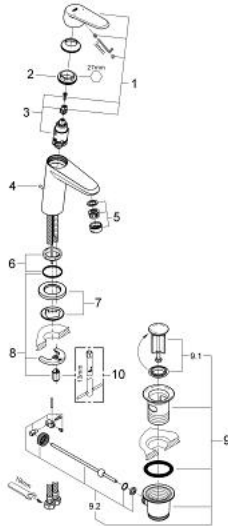

23 049 002 **EURODISC COSMOPOLITAN SINGLE-LEVER BASIN MIXER 1/2"**
S-SIZE

PRODUCT DESCRIPTION

- Colour: chrome
- single hole installation
- metal lever
- GROHE SilkMove 28 mm ceramic cartridge
- GROHE LongLife finish
- GROHE FastFixation installation system with centering support
- mousseur
- pop-up waste set 1 1/4"
- flexible connection hoses

23 049 002 **EURODISC COSMOPOLITAN SINGLE-LEVER BASIN MIXER 1/2"**
S-SIZE

SPARE PARTS, januar 2012 – now

- 1: Lever (Spare part-nr. 46740000)
- 2: Fitting ring (Spare part-nr. 46715000)
- 3: Cartridge (Spare part-nr. 46580000)
- 4: Pop-up rod (Spare part-nr. 46739000)
- 5: Mousseur (Spare part-nr. 13929000)
- 6: Center ring (Spare part-nr. 46719000)
- 7: Base plate (Spare part-nr. 48165000)
- 8: Shank mounting kit (Spare part-nr. 46645000)
- 9: Waste set 1 1/4" (Spare part-nr. 28910000)
- 9.1: Plug (Spare part-nr. 07182000)
- 9.2: Eccentric rod (Spare part-nr. 07052000)
- 10: Mounting wrench (Spare part-nr. 19017000)*