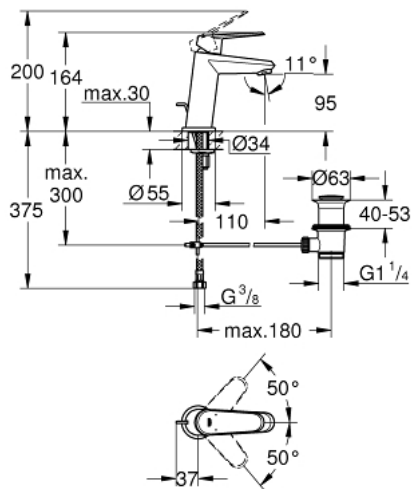

23 049 002 **EURODISC COSMOPOLITAN SINGLE-LEVER BASIN MIXER 1/2"**
S-SIZE

PRODUCT DESCRIPTION

- Colour: chrome
- single hole installation
- metal lever
- GROHE SilkMove 28 mm ceramic cartridge
- GROHE LongLife finish
- GROHE FastFixation installation system with centering support
- mousseur
- pop-up waste set 1 1/4"
- flexible connection hoses

23 049 002 **EURODISC COSMOPOLITAN SINGLE-LEVER BASIN MIXER 1/2"**
S-SIZE

SPARE PARTS, januar 2012 – now

- 1: Lever (Spare part-nr. 46740000)
- 2: Fitting ring (Spare part-nr. 46715000)
- 3: Cartridge (Spare part-nr. 46580000)
- 4: Pop-up rod (Spare part-nr. 46739000)
- 5: Mousseur (Spare part-nr. 13929000)
- 6: Center ring (Spare part-nr. 46719000)
- 7: Base plate (Spare part-nr. 48165000)
- 8: Shank mounting kit (Spare part-nr. 46645000)
- 9: Waste set 1 1/4" (Spare part-nr. 28910000)
- 9.1: Plug (Spare part-nr. 07182000)
- 9.2: Eccentric rod (Spare part-nr. 07052000)
- 10: Mounting wrench (Spare part-nr. 19017000)*