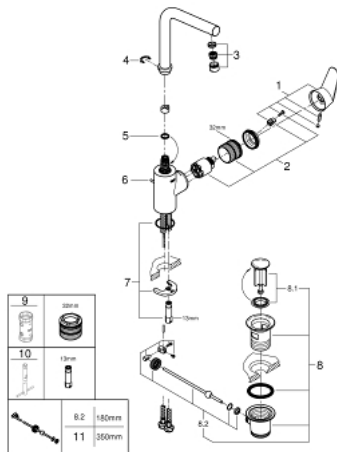

23 054 003 **EURODISC COSMOPOLITAN SINGLE-LEVER BASIN MIXER 1/2"**  
**L-SIZE**

**PRODUCT DESCRIPTION**

- Colour: chrome
- single hole installation
- metal lever
- covered lever fixing
- GROHE SilkMove 35 mm ceramic cartridge
- adjustable flow rate limiter
- GROHE LongLife finish
- GROHE FastFixation Plus installation system
- mousseur
- swivel tubular spout with stop limiter
- adjustable swivel area 0° / 150° / 360°
- pop-up waste set 1 1/4"
- flexible connection hoses
- min. recommended pressure 1.0 bar
- optional temperature limiter ref. no. 46 375

23 054 003 **EURODISC COSMOPOLITAN SINGLE-LEVER BASIN MIXER 1/2"**  
**L-SIZE**

**SPARE PARTS**, august 2017 – now

- 1: Lever (Spare part-nr. 46750000)
- 2: Cartridge (Spare part-nr. 46374000)
- 3: Mousseur (Spare part-nr. 64186000)
- 4: Safety ring (Spare part-nr. 48420000)
- 5: Sealing washer (Spare part-nr. 0128500M)
- 6: Pop-up rod (Spare part-nr. 46739000)
- 7: Shank mounting kit (Spare part-nr. 46671000)
- 8: Waste set 1 1/4" (Spare part-nr. 28910000)
- 8.1: Plug (Spare part-nr. 07182000)
- 8.2: Eccentric rod (Spare part-nr. 07052000)
- 9: Socket spanner (Spare part-nr. 19332000)\*
- 10: Mounting wrench (Spare part-nr. 19017000)\*
- 11: Eccentric rod (Spare part-nr. 07341000)\*