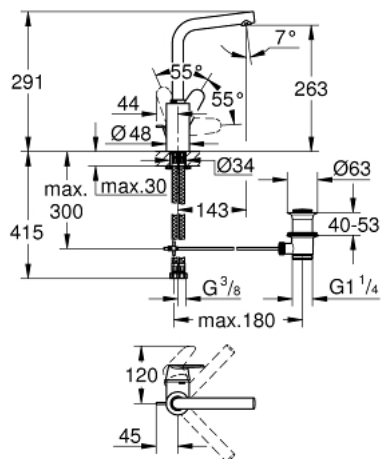

23 054 003 **EURODISC COSMOPOLITAN SINGLE-LEVER BASIN MIXER 1/2"**  
**L-SIZE**

**PRODUCT DESCRIPTION**

- Colour: chrome
- single hole installation
- metal lever
- covered lever fixing
- GROHE SilkMove 35 mm ceramic cartridge
- adjustable flow rate limiter
- GROHE LongLife finish
- GROHE FastFixation Plus installation system
- mousseur
- swivel tubular spout with stop limiter
- adjustable swivel area 0° / 150° / 360°
- pop-up waste set 1 1/4"
- flexible connection hoses
- min. recommended pressure 1.0 bar
- optional temperature limiter ref. no. 46 375

23 054 003 **EURODISC COSMOPOLITAN SINGLE-LEVER BASIN MIXER 1/2"**  
**L-SIZE**

**SPARE PARTS**, august 2017 – now

- 1: Lever (Spare part-nr. 46750000)
- 2: Cartridge (Spare part-nr. 46374000)
- 3: Mousseur (Spare part-nr. 64186000)
- 4: Safety ring (Spare part-nr. 48420000)
- 5: Sealing washer (Spare part-nr. 0128500M)
- 6: Pop-up rod (Spare part-nr. 46739000)
- 7: Shank mounting kit (Spare part-nr. 46671000)
- 8: Waste set 1 1/4" (Spare part-nr. 28910000)
- 8.1: Plug (Spare part-nr. 07182000)
- 8.2: Eccentric rod (Spare part-nr. 07052000)
- 9: Socket spanner (Spare part-nr. 19332000)\*
- 10: Mounting wrench (Spare part-nr. 19017000)\*
- 11: Eccentric rod (Spare part-nr. 07341000)\*