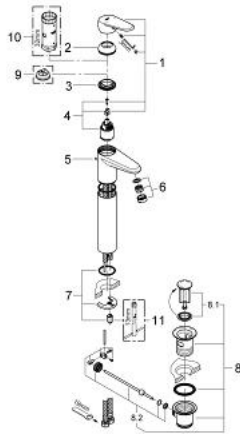

23 055 002 **EURODISC COSMOPOLITAN SINGLE-LEVER BASIN MIXER 1/2"**
XL-SIZE

PRODUCT DESCRIPTION

- Colour: chrome
- single hole installation
- metal lever
- for free-standing basins
- GROHE SilkMove 35 mm ceramic cartridge
- adjustable flow rate limiter
- adjustable minimum flow rate approx. 2.5 l/min
- GROHE LongLife finish
- GROHE FastFixation installation system with centering support
- mousseur
- pop-up waste set 1 1/4"
- flexible connection hoses
- optional temperature limiter ref. no. 46 375
- noise classification I in accordance with DIN 4109

23 055 002 EURODISC COSMOPOLITAN SINGLE-LEVER BASIN MIXER 1/2" XL-SIZE

SPARE PARTS, marec 2010 – now

- 1: Lever (Spare part-nr. 46738000)
- 2: Cap (Spare part-nr. 46492000)
- 3: Screw coupling (Spare part-nr. 46460000)
- 4: Cartridge (Spare part-nr. 46374000)
- 5: Pop-up rod (Spare part-nr. 46739000)
- 6: Mousseur (Spare part-nr. 13929000)
- 7: Shank mounting kit (Spare part-nr. 46645000)
- 8: Waste set 1 1/4" (Spare part-nr. 28910000)
- 8.1: Plug (Spare part-nr. 07182000)
- 8.2: Eccentric rod (Spare part-nr. 07052000)
- 9: Temperature limiter (Spare part-nr. 46375000)*
- 10: Socket spanner (Spare part-nr. 19332000)*