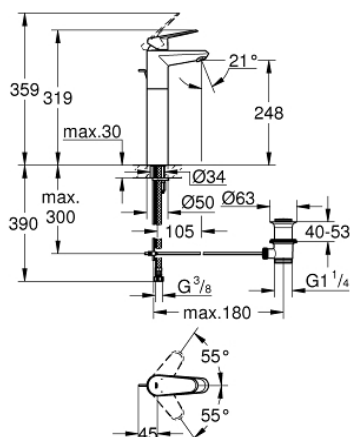

23 055 002 **EURODISC COSMOPOLITAN SINGLE-LEVER BASIN MIXER 1/2"**
XL-SIZE

PRODUCT DESCRIPTION

- Colour: chrome
- single hole installation
- metal lever
- for free-standing basins
- GROHE SilkMove 35 mm ceramic cartridge
- adjustable flow rate limiter
- adjustable minimum flow rate approx. 2.5 l/min
- GROHE LongLife finish
- GROHE FastFixation installation system with centering support
- mousseur
- pop-up waste set 1 1/4"
- flexible connection hoses
- optional temperature limiter ref. no. 46 375
- noise classification I in accordance with DIN 4109

23 055 002 EURODISC COSMOPOLITAN SINGLE-LEVER BASIN MIXER 1/2" XL-SIZE

SPARE PARTS, marec 2010 – now

- 1: Lever (Spare part-nr. 46738000)
- 2: Cap (Spare part-nr. 46492000)
- 3: Screw coupling (Spare part-nr. 46460000)
- 4: Cartridge (Spare part-nr. 46374000)
- 5: Pop-up rod (Spare part-nr. 46739000)
- 6: Mousseur (Spare part-nr. 13929000)
- 7: Shank mounting kit (Spare part-nr. 46645000)
- 8: Waste set 1 1/4" (Spare part-nr. 28910000)
- 8.1: Plug (Spare part-nr. 07182000)
- 8.2: Eccentric rod (Spare part-nr. 07052000)
- 9: Temperature limiter (Spare part-nr. 46375000)*
- 10: Socket spanner (Spare part-nr. 19332000)*