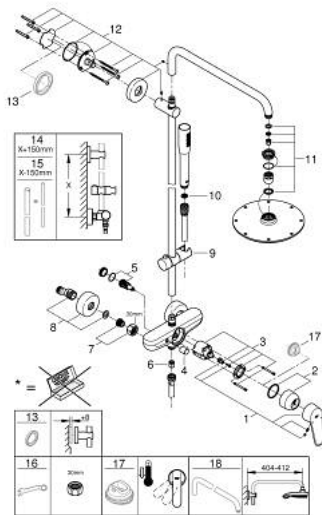

23 058 003 EUPHORIA EURODISC COSMOPOLITAN SYSTEM 210 SHOWER SYSTEM WITH SINGLE LEVER MIXER FOR WALL MOUNTING

SPARE PARTS, junij 2017 – now

1. 1: Lever (Spare part-nr. 46743000)
   - 2: Cap (Spare part-nr. 46427000)
   - 3: Cartridge (Spare part-nr. 46048000)
   - 4: Diverter knob (Spare part-nr. 64309000)
   - 5: Diverter (Spare part-nr. 48178000)
   - 6: Non-return valve (Spare part-nr. 08565000)
   - 7: Screw connection 1/2" (Spare part-nr. 45044000)
   - 8: S-union (Spare part-nr. 12662000)
   - 9: Glide element (Spare part-nr. 12140000)
   - 10: Dirt strainer (Spare part-nr. 0700200M)
   - 11: Spare part set (Spare part-nr. 45933000)
   - 12: Shower rail holder (Spare part-nr. 48279000)
   - 13: Compensation disc (Spare part-nr. 27180000)*
   - 14: Shower system pipe for retrofitting (Spare part-nr. 48053000)*
   - 15: Shower system pipe for retrofitting (Spare part-nr. 48054000)*
   - 16: Special spanner (Spare part-nr. 19377000)*
   - 17: Temperature limiter (Spare part-nr. 46308000)*
   - 18: Shower arm for shower systems (Spare part-nr. 14047000)*
2. Optional accessories