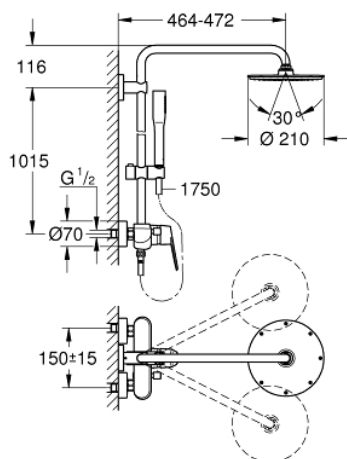

23 058 003 EUPHORIA EURODISC COSMOPOLITAN SYSTEM 210 SHOWER SYSTEM WITH SINGLE LEVER MIXER FOR WALL MOUNTING

PRODUCT DESCRIPTION

- Colour: chrome
- consisting of:
 - horizontal swivable 450 mm shower arm
 - exposed single-lever shower mixer with diverter
 - allows change between:
 - Rainshower Cosmopolitan 210 metal head shower (28 368 000)
 - spray pattern: Rain
 - maximum flow rate (at 3 bar): 16 l/min
 - with ball joint
 - rotation angle $\pm 15^\circ$
 - hand shower Euphoria Cosmopolitan Stick (27 400)
 - spray pattern: Rain
 - maximum flow rate (at 3 bar): 8.5 l/min
 - adjustable in height with gliding element
 - shower hose Silverflex 1750 mm 1/2" x 1/2" (28 388)
 - maximum flow rate (at 3 bar): 16 l/min
 - GROHE SilkMove 46 mm ceramic cartridge
 - GROHE DreamSpray - perfect spray pattern
 - GROHE LongLife finish
 - GROHE SpeedClean - effortless limescale removal
 - Inner WaterGuide - inner insulation for surface protection
 - TwistStop - to prevent hose from twisting
 - suitable for instantaneous heaters from 18 kW/h
 - minimum flow rate 5 l/min