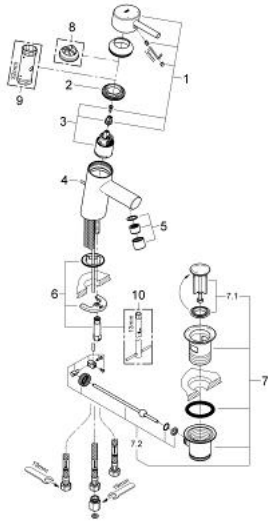

23 060 001 **CONCETTO SINGLE-LEVER BASIN MIXER 1/2"**  
**S-SIZE**

**PRODUCT DESCRIPTION**

- Colour: chrome
- single hole installation
- metal lever
- GROHE SilkMove 35 mm ceramic cartridge
- adjustable flow rate limiter
- GROHE LongLife finish
- GROHE FastFixation installation system with centering support
- flow straightener
- pop-up waste set 1 1/4"
- flexible connection hoses
- for open water heater
- optional temperature limiter ref. no. 46 375
- noise classification I in accordance with DIN 4109

23 060 001 **CONCETTO SINGLE-LEVER BASIN MIXER 1/2"**  
**S-SIZE**

**SPARE PARTS**, marec 2010 – now

- 1: Lever (Spare part-nr. 46755000)
  - 2: Screw coupling (Spare part-nr. 46460000)
  - 3: Cartridge (Spare part-nr. 46558000)
  - 4: Pop-up rod (Spare part-nr. 46739000)
  - 5: Flow straightener (Spare part-nr. 07757000)
  - 6: Shank mounting kit (Spare part-nr. 46671000)
  - 7: Waste set 1 1/4" (Spare part-nr. 28910000)
  - 7.1: Plug (Spare part-nr. 07182000)
  - 7.2: Eccentric rod (Spare part-nr. 07052000)
  - 8: Temperature limiter (Spare part-nr. 46375000)\*
  - 9: Socket spanner (Spare part-nr. 19332000)\*
  - 10: Mounting wrench (Spare part-nr. 19017000)\*
- \* Optional accessories