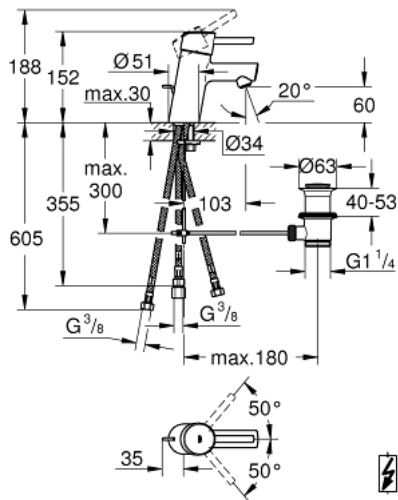

23 060 001 **CONCETTO SINGLE-LEVER BASIN MIXER 1/2"**  
**S-SIZE**

**PRODUCT DESCRIPTION**

- Colour: chrome
- single hole installation
- metal lever
- GROHE SilkMove 35 mm ceramic cartridge
- adjustable flow rate limiter
- GROHE LongLife finish
- GROHE FastFixation installation system with centering support
- flow straightener
- pop-up waste set 1 1/4"
- flexible connection hoses
- for open water heater
- optional temperature limiter ref. no. 46 375
- noise classification I in accordance with DIN 4109

23 060 001 **CONCETTO SINGLE-LEVER BASIN MIXER 1/2"**  
**S-SIZE**

**SPARE PARTS**, marec 2010 – now

- 1: Lever (Spare part-nr. 46755000)
  - 2: Screw coupling (Spare part-nr. 46460000)
  - 3: Cartridge (Spare part-nr. 46558000)
  - 4: Pop-up rod (Spare part-nr. 46739000)
  - 5: Flow straightener (Spare part-nr. 07757000)
  - 6: Shank mounting kit (Spare part-nr. 46671000)
  - 7: Waste set 1 1/4" (Spare part-nr. 28910000)
  - 7.1: Plug (Spare part-nr. 07182000)
  - 7.2: Eccentric rod (Spare part-nr. 07052000)
  - 8: Temperature limiter (Spare part-nr. 46375000)\*
  - 9: Socket spanner (Spare part-nr. 19332000)\*
  - 10: Mounting wrench (Spare part-nr. 19017000)\*
- \* Optional accessories