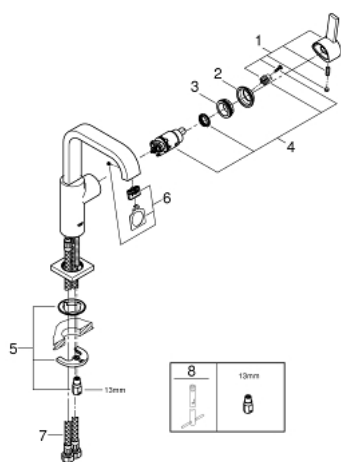

23 076 000 **ALLURE SINGLE-LEVER BASIN MIXER 1/2"**
L-SIZE

PRODUCT DESCRIPTION

- Colour: chrome
- single hole installation
- GROHE SilkMove 28 mm ceramic cartridge
- GROHE LongLife finish
- 6.0 l/min flow limiter
- rapid installation system
- mousseur
- U-spout
- without lift rod and without pop up waste
- flexible connection hoses

23 076 000 **ALLURE SINGLE-LEVER BASIN MIXER 1/2"**
L-SIZE

SPARE PARTS, avgust 2016 – now

- 1: Lever (Spare part-nr. 46610000)
 - 2: Cap (Spare part-nr. 46581000)
 - 3: Fitting ring (Spare part-nr. 07419000)
 - 4: Cartridge (Spare part-nr. 46580000)
 - 5: Shank mounting kit (Spare part-nr. 46671000)
 - 6: Mousseur (Spare part-nr. 13220000)
 - 7: Connection hose (Spare part-nr. 46255000)
 - 8: Mounting wrench (Spare part-nr. 19017000)*
- * Optional accessories