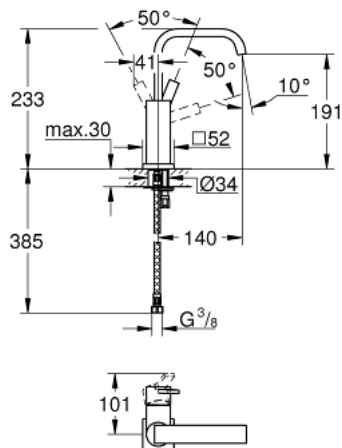

23 076 000 **ALLURE SINGLE-LEVER BASIN MIXER 1/2"**
L-SIZE

PRODUCT DESCRIPTION

- Colour: chrome
- single hole installation
- GROHE SilkMove 28 mm ceramic cartridge
- GROHE LongLife finish
- 6.0 l/min flow limiter
- rapid installation system
- mousseur
- U-spout
- without lift rod and without pop up waste
- flexible connection hoses

23 076 000 **ALLURE SINGLE-LEVER BASIN MIXER 1/2"**
L-SIZE

SPARE PARTS, avgust 2016 – now

- 1: Lever (Spare part-nr. 46610000)
 - 2: Cap (Spare part-nr. 46581000)
 - 3: Fitting ring (Spare part-nr. 07419000)
 - 4: Cartridge (Spare part-nr. 46580000)
 - 5: Shank mounting kit (Spare part-nr. 46671000)
 - 6: Mousseur (Spare part-nr. 13220000)
 - 7: Connection hose (Spare part-nr. 46255000)
 - 8: Mounting wrench (Spare part-nr. 19017000)*
- * Optional accessories