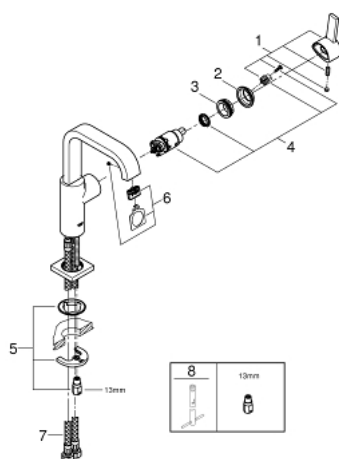

23 076 000 **ALLURE SINGLE-LEVER BASIN MIXER 1/2"**  
**L-SIZE**

**PRODUCT DESCRIPTION**

- Colour: chrome
- single hole installation
- GROHE SilkMove 28 mm ceramic cartridge
- GROHE LongLife finish
- 6.0 l/min flow limiter
- rapid installation system
- mousseur
- U-spout
- without lift rod and without pop up waste
- flexible connection hoses

23 076 000 **ALLURE SINGLE-LEVER BASIN MIXER 1/2"**  
**L-SIZE**

**SPARE PARTS**, avgust 2016 – now

- 1: Lever (Spare part-nr. 46610000)
  - 2: Cap (Spare part-nr. 46581000)
  - 3: Fitting ring (Spare part-nr. 07419000)
  - 4: Cartridge (Spare part-nr. 46580000)
  - 5: Shank mounting kit (Spare part-nr. 46671000)
  - 6: Mousseur (Spare part-nr. 13220000)
  - 7: Connection hose (Spare part-nr. 46255000)
  - 8: Mounting wrench (Spare part-nr. 19017000)\*
- \* Optional accessories