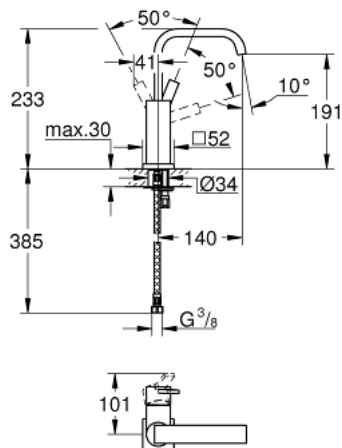

23 076 000 **ALLURE SINGLE-LEVER BASIN MIXER 1/2"**  
**L-SIZE**

**PRODUCT DESCRIPTION**

- Colour: chrome
- single hole installation
- GROHE SilkMove 28 mm ceramic cartridge
- GROHE LongLife finish
- 6.0 l/min flow limiter
- rapid installation system
- mousseur
- U-spout
- without lift rod and without pop up waste
- flexible connection hoses

23 076 000 **ALLURE SINGLE-LEVER BASIN MIXER 1/2"**  
**L-SIZE**

**SPARE PARTS**, avgust 2016 – now

- 1: Lever (Spare part-nr. 46610000)
  - 2: Cap (Spare part-nr. 46581000)
  - 3: Fitting ring (Spare part-nr. 07419000)
  - 4: Cartridge (Spare part-nr. 46580000)
  - 5: Shank mounting kit (Spare part-nr. 46671000)
  - 6: Mousseur (Spare part-nr. 13220000)
  - 7: Connection hose (Spare part-nr. 46255000)
  - 8: Mounting wrench (Spare part-nr. 19017000)\*
- \* Optional accessories