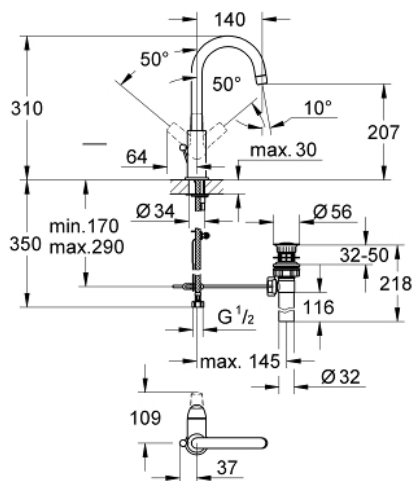

23 090 000 **GROHE BAUCURVE SINGLE-LEVER BASIN MIXER 1/2"**

PRODUCT DESCRIPTION

- Colour: chrome
- single hole installation
- metal lever
- GROHE SmoothControl 28 mm ceramic cartridge
- GROHE LongLife finish
- swivel tubular spout
- mousseur
- pop-up waste set 1"
- flexible connection hoses
- rapid installation system

23 090 000 **GROHE BAUCURVE SINGLE-LEVER BASIN MIXER 1/2"**

SPARE PARTS, maj 2012 – now

- 1: Lever (Spare part-nr. 46777000)
- 2: Cartridge (Spare part-nr. 46580000)
- 3: Mousseur (Spare part-nr. 13928000)
- 4: Pop-up rod (Spare part-nr. 06329000)
- 5: Shank mounting kit (Spare part-nr. 46249000)
- 6: Fitting ring (Spare part-nr. 07419000)
- 7: Cap (Spare part-nr. 46581000)
- 8: Mounting wrench (Spare part-nr. 19017000)*