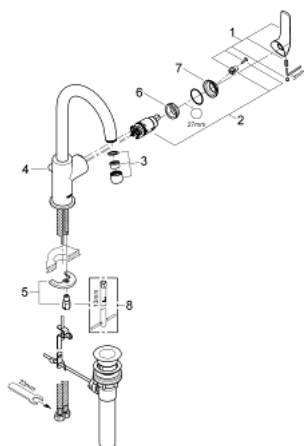

23 090 000 **GROHE BAUCURVE SINGLE-LEVER BASIN MIXER 1/2"**

PRODUCT DESCRIPTION

- Colour: chrome
- single hole installation
- metal lever
- GROHE SmoothControl 28 mm ceramic cartridge
- GROHE LongLife finish
- swivel tubular spout
- mousseur
- pop-up waste set 1"
- flexible connection hoses
- rapid installation system

23 090 000 **GROHE BAUCURVE SINGLE-LEVER BASIN MIXER 1/2"**

SPARE PARTS, maj 2012 – now

- 1: Lever (Spare part-nr. 46777000)
- 2: Cartridge (Spare part-nr. 46580000)
- 3: Mousseur (Spare part-nr. 13928000)
- 4: Pop-up rod (Spare part-nr. 06329000)
- 5: Shank mounting kit (Spare part-nr. 46249000)
- 6: Fitting ring (Spare part-nr. 07419000)
- 7: Cap (Spare part-nr. 46581000)
- 8: Mounting wrench (Spare part-nr. 19017000)*