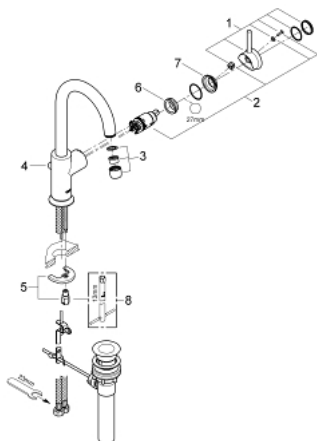

23 095 000 **GROHE BAUCLASSIC SINGLE-LEVER BASIN MIXER 1/2"**

**PRODUCT DESCRIPTION**

- Colour: chrome
- metal lever
- single hole installation
- GROHE SmoothControl 28 mm ceramic cartridge
- GROHE LongLife finish
- swivel tubular spout
- mousseur
- pop-up waste set 1"
- flexible connection hoses
- rapid installation system

23 095 000 **GROHE BAUCLASSIC SINGLE-LEVER BASIN MIXER 1/2"**

**SPARE PARTS**, maj 2012 – now

- 1: Lever (Spare part-nr. 46814000)
- 2: Cartridge (Spare part-nr. 46580000)
- 3: Mousseur (Spare part-nr. 13928000)
- 4: Pop-up rod (Spare part-nr. 06329000)
- 5: Shank mounting kit (Spare part-nr. 46249000)
- 6: Fitting ring (Spare part-nr. 07419000)
- 7: Cap (Spare part-nr. 46581000)
- 8: Mounting wrench (Spare part-nr. 19017000)\*