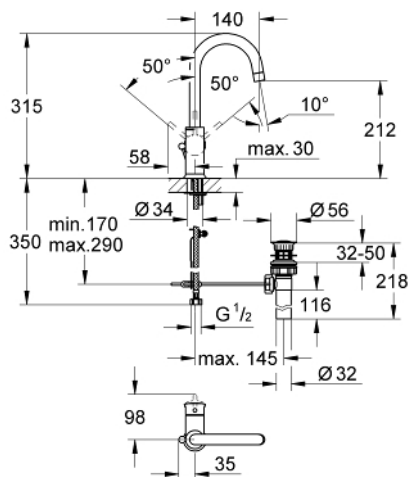

23 095 000 **GROHE BAUCLASSIC SINGLE-LEVER BASIN MIXER 1/2"**

**PRODUCT DESCRIPTION**

- Colour: chrome
- metal lever
- single hole installation
- GROHE SmoothControl 28 mm ceramic cartridge
- GROHE LongLife finish
- swivel tubular spout
- mousseur
- pop-up waste set 1"
- flexible connection hoses
- rapid installation system

23 095 000 **GROHE BAUCLASSIC SINGLE-LEVER BASIN MIXER 1/2"**

**SPARE PARTS**, maj 2012 – now

- 1: Lever (Spare part-nr. 46814000)
- 2: Cartridge (Spare part-nr. 46580000)
- 3: Mousseur (Spare part-nr. 13928000)
- 4: Pop-up rod (Spare part-nr. 06329000)
- 5: Shank mounting kit (Spare part-nr. 46249000)
- 6: Fitting ring (Spare part-nr. 07419000)
- 7: Cap (Spare part-nr. 46581000)
- 8: Mounting wrench (Spare part-nr. 19017000)\*