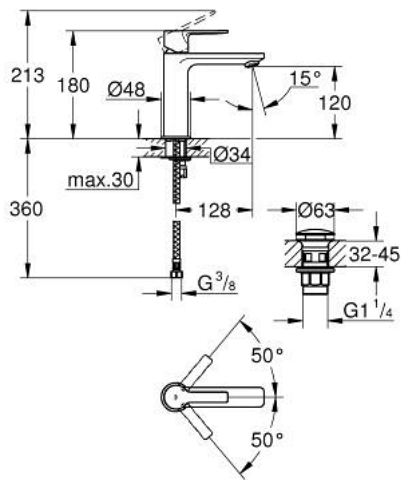

23 106 001 **LINEARE SINGLE-LEVER BASIN MIXER 1/2"**
S-SIZE

PRODUCT DESCRIPTION

- Colour: chrome
- single hole installation
- metal lever
- GROHE SilkMove 28 mm ceramic cartridge
- with temperature limiter
- GROHE LongLife finish
- GROHE EcoJoy - Less water, perfect flow
- maximum flow rate (at 3 bar): 5 l/min
- SpeedClean mousseur
- GROHE FastFixation Plus installation system
- smooth body with push-open waste set 1 1/4"
- flexible connection hoses

23 106 001 **LINEARE SINGLE-LEVER BASIN MIXER 1/2"**
S-SIZE

SPARE PARTS, julij 2016 – now

- 1: Lever (Spare part-nr. 46980000)
 - 2: Cap (Spare part-nr. 46581000)
 - 3: Fitting ring (Spare part-nr. 07419000)
 - 4: Cartridge (Spare part-nr. 46580000)
 - 5: Mousseur (Spare part-nr. 48159000)
 - 6: Shank mounting kit (Spare part-nr. 46645000)
 - 7: Waste set with push-open plug (Spare part-nr. 65807000)
 - 8: Mounting wrench (Spare part-nr. 19017000)*
- * Optional accessories