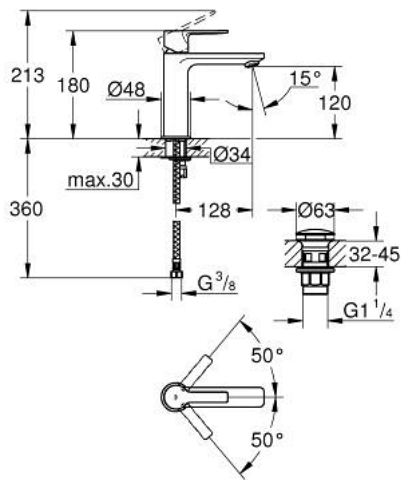

23 106 DC1 LINEARE SINGLE-LEVER BASIN MIXER 1/2" S-SIZE

PRODUCT DESCRIPTION

- Colour: supersteel
- single hole installation
- metal lever
- GROHE SilkMove 28 mm ceramic cartridge
- with temperature limiter
- GROHE LongLife finish
- GROHE EcoJoy - Less water, perfect flow
- maximum flow rate (at 3 bar): 5 l/min
- SpeedClean mousseur
- GROHE FastFixation Plus installation system
- smooth body with push-open waste set 1 1/4"
- flexible connection hoses

23 106 DC1 LINEARE SINGLE-LEVER BASIN MIXER 1/2" S-SIZE

SPARE PARTS, september 2016 – now

- 1: Lever (Spare part-nr. 46980DC0)
 - 2: Cap (Spare part-nr. 46581DC0)
 - 3: Fitting ring (Spare part-nr. 07419000)
 - 4: Cartridge (Spare part-nr. 46580000)
 - 5: Mousseur (Spare part-nr. 48159DC0)
 - 6: Shank mounting kit (Spare part-nr. 46645000)
 - 7: Waste set with push-open plug (Spare part-nr. 65807DC0)
 - 8: Mounting wrench (Spare part-nr. 19017000)*
- * Optional accessories