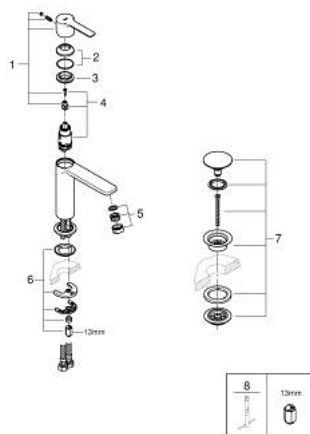

23 106 DC1 LINEARE SINGLE-LEVER BASIN MIXER 1/2" S-SIZE

PRODUCT DESCRIPTION

- Colour: supersteel
- single hole installation
- metal lever
- GROHE SilkMove 28 mm ceramic cartridge
- with temperature limiter
- GROHE LongLife finish
- GROHE EcoJoy - Less water, perfect flow
- maximum flow rate (at 3 bar): 5 l/min
- SpeedClean mousseur
- GROHE FastFixation Plus installation system
- smooth body with push-open waste set 1 1/4"
- flexible connection hoses

23 106 DC1 LINEARE SINGLE-LEVER BASIN MIXER 1/2" S-SIZE

SPARE PARTS, september 2016 – now

- 1: Lever (Spare part-nr. 46980DC0)
 - 2: Cap (Spare part-nr. 46581DC0)
 - 3: Fitting ring (Spare part-nr. 07419000)
 - 4: Cartridge (Spare part-nr. 46580000)
 - 5: Mousseur (Spare part-nr. 48159DC0)
 - 6: Shank mounting kit (Spare part-nr. 46645000)
 - 7: Waste set with push-open plug (Spare part-nr. 65807DC0)
 - 8: Mounting wrench (Spare part-nr. 19017000)*
- * Optional accessories