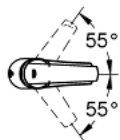

23 123 001 **START SINGLE-LEVER BASIN MIXER 1/2"**
S-SIZE

PRODUCT DESCRIPTION

- Colour: chrome
- single hole installation
- metal lever
- GROHE SilkMove 35 mm ceramic cartridge
- adjustable flow rate limiter
- temperature limiter
- GROHE LongLife finish
- mousseur 4.0 l/min
- GROHE FastFixation rapid installation system
- retractable chain
- flexible connection hoses
- with shower set consisting of
 - hand shower with integrated diverter
 - wall shower holder
 - shower hose
- recommended pressure 1.0 - 5.0 bar

23 123 001 **START SINGLE-LEVER BASIN MIXER 1/2"**
S-SIZE

SPARE PARTS, marec 2018 – now

- 1: Lever (Spare part-nr. 46897000)
- 2: Cap (Spare part-nr. 46492000)
- 3: Screw coupling (Spare part-nr. 46460000)
- 4: Cartridge (Spare part-nr. 46374000)
- 5: Chain (Spare part-nr. 06815000)
- 6: Mousseur (Spare part-nr. 48280000)
- 7: Shank mounting kit (Spare part-nr. 46671000)
- 8: Non-return valve (Spare part-nr. 08565000)
- 9: Socket spanner (Spare part-nr. 19332000)*
- 10: Mounting wrench (Spare part-nr. 19017000)*