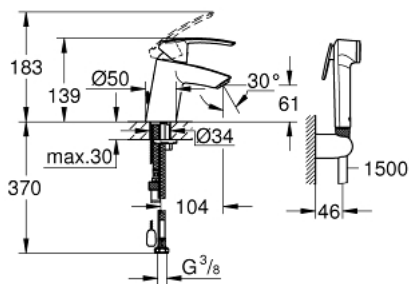

23 123 001 **START SINGLE-LEVER BASIN MIXER 1/2"**
S-SIZE

PRODUCT DESCRIPTION

- Colour: chrome
- single hole installation
- metal lever
- GROHE SilkMove 35 mm ceramic cartridge
- adjustable flow rate limiter
- temperature limiter
- GROHE LongLife finish
- mousseur 4.0 l/min
- GROHE FastFixation rapid installation system
- retractable chain
- flexible connection hoses
- with shower set consisting of
 - hand shower with integrated diverter
 - wall shower holder
 - shower hose
- recommended pressure 1.0 - 5.0 bar

23 123 001 **START SINGLE-LEVER BASIN MIXER 1/2"**
S-SIZE

SPARE PARTS, marec 2018 – now

- 1: Lever (Spare part-nr. 46897000)
- 2: Cap (Spare part-nr. 46492000)
- 3: Screw coupling (Spare part-nr. 46460000)
- 4: Cartridge (Spare part-nr. 46374000)
- 5: Chain (Spare part-nr. 06815000)
- 6: Mousseur (Spare part-nr. 48280000)
- 7: Shank mounting kit (Spare part-nr. 46671000)
- 8: Non-return valve (Spare part-nr. 08565000)
- 9: Socket spanner (Spare part-nr. 19332000)*
- 10: Mounting wrench (Spare part-nr. 19017000)*