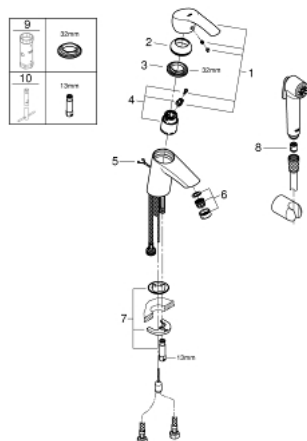

23 123 001 **START SINGLE-LEVER BASIN MIXER 1/2"**
S-SIZE

PRODUCT DESCRIPTION

- Colour: chrome
- single hole installation
- metal lever
- GROHE SilkMove 35 mm ceramic cartridge
- adjustable flow rate limiter
- temperature limiter
- GROHE LongLife finish
- mousseur 4.0 l/min
- GROHE FastFixation rapid installation system
- retractable chain
- flexible connection hoses
- with shower set consisting of
 - hand shower with integrated diverter
 - wall shower holder
 - shower hose
- recommended pressure 1.0 - 5.0 bar

23 123 001 **START SINGLE-LEVER BASIN MIXER 1/2"**
S-SIZE

SPARE PARTS, marec 2018 – now

- 1: Lever (Spare part-nr. 46897000)
- 2: Cap (Spare part-nr. 46492000)
- 3: Screw coupling (Spare part-nr. 46460000)
- 4: Cartridge (Spare part-nr. 46374000)
- 5: Chain (Spare part-nr. 06815000)
- 6: Mousseur (Spare part-nr. 48280000)
- 7: Shank mounting kit (Spare part-nr. 46671000)
- 8: Non-return valve (Spare part-nr. 08565000)
- 9: Socket spanner (Spare part-nr. 19332000)*
- 10: Mounting wrench (Spare part-nr. 19017000)*